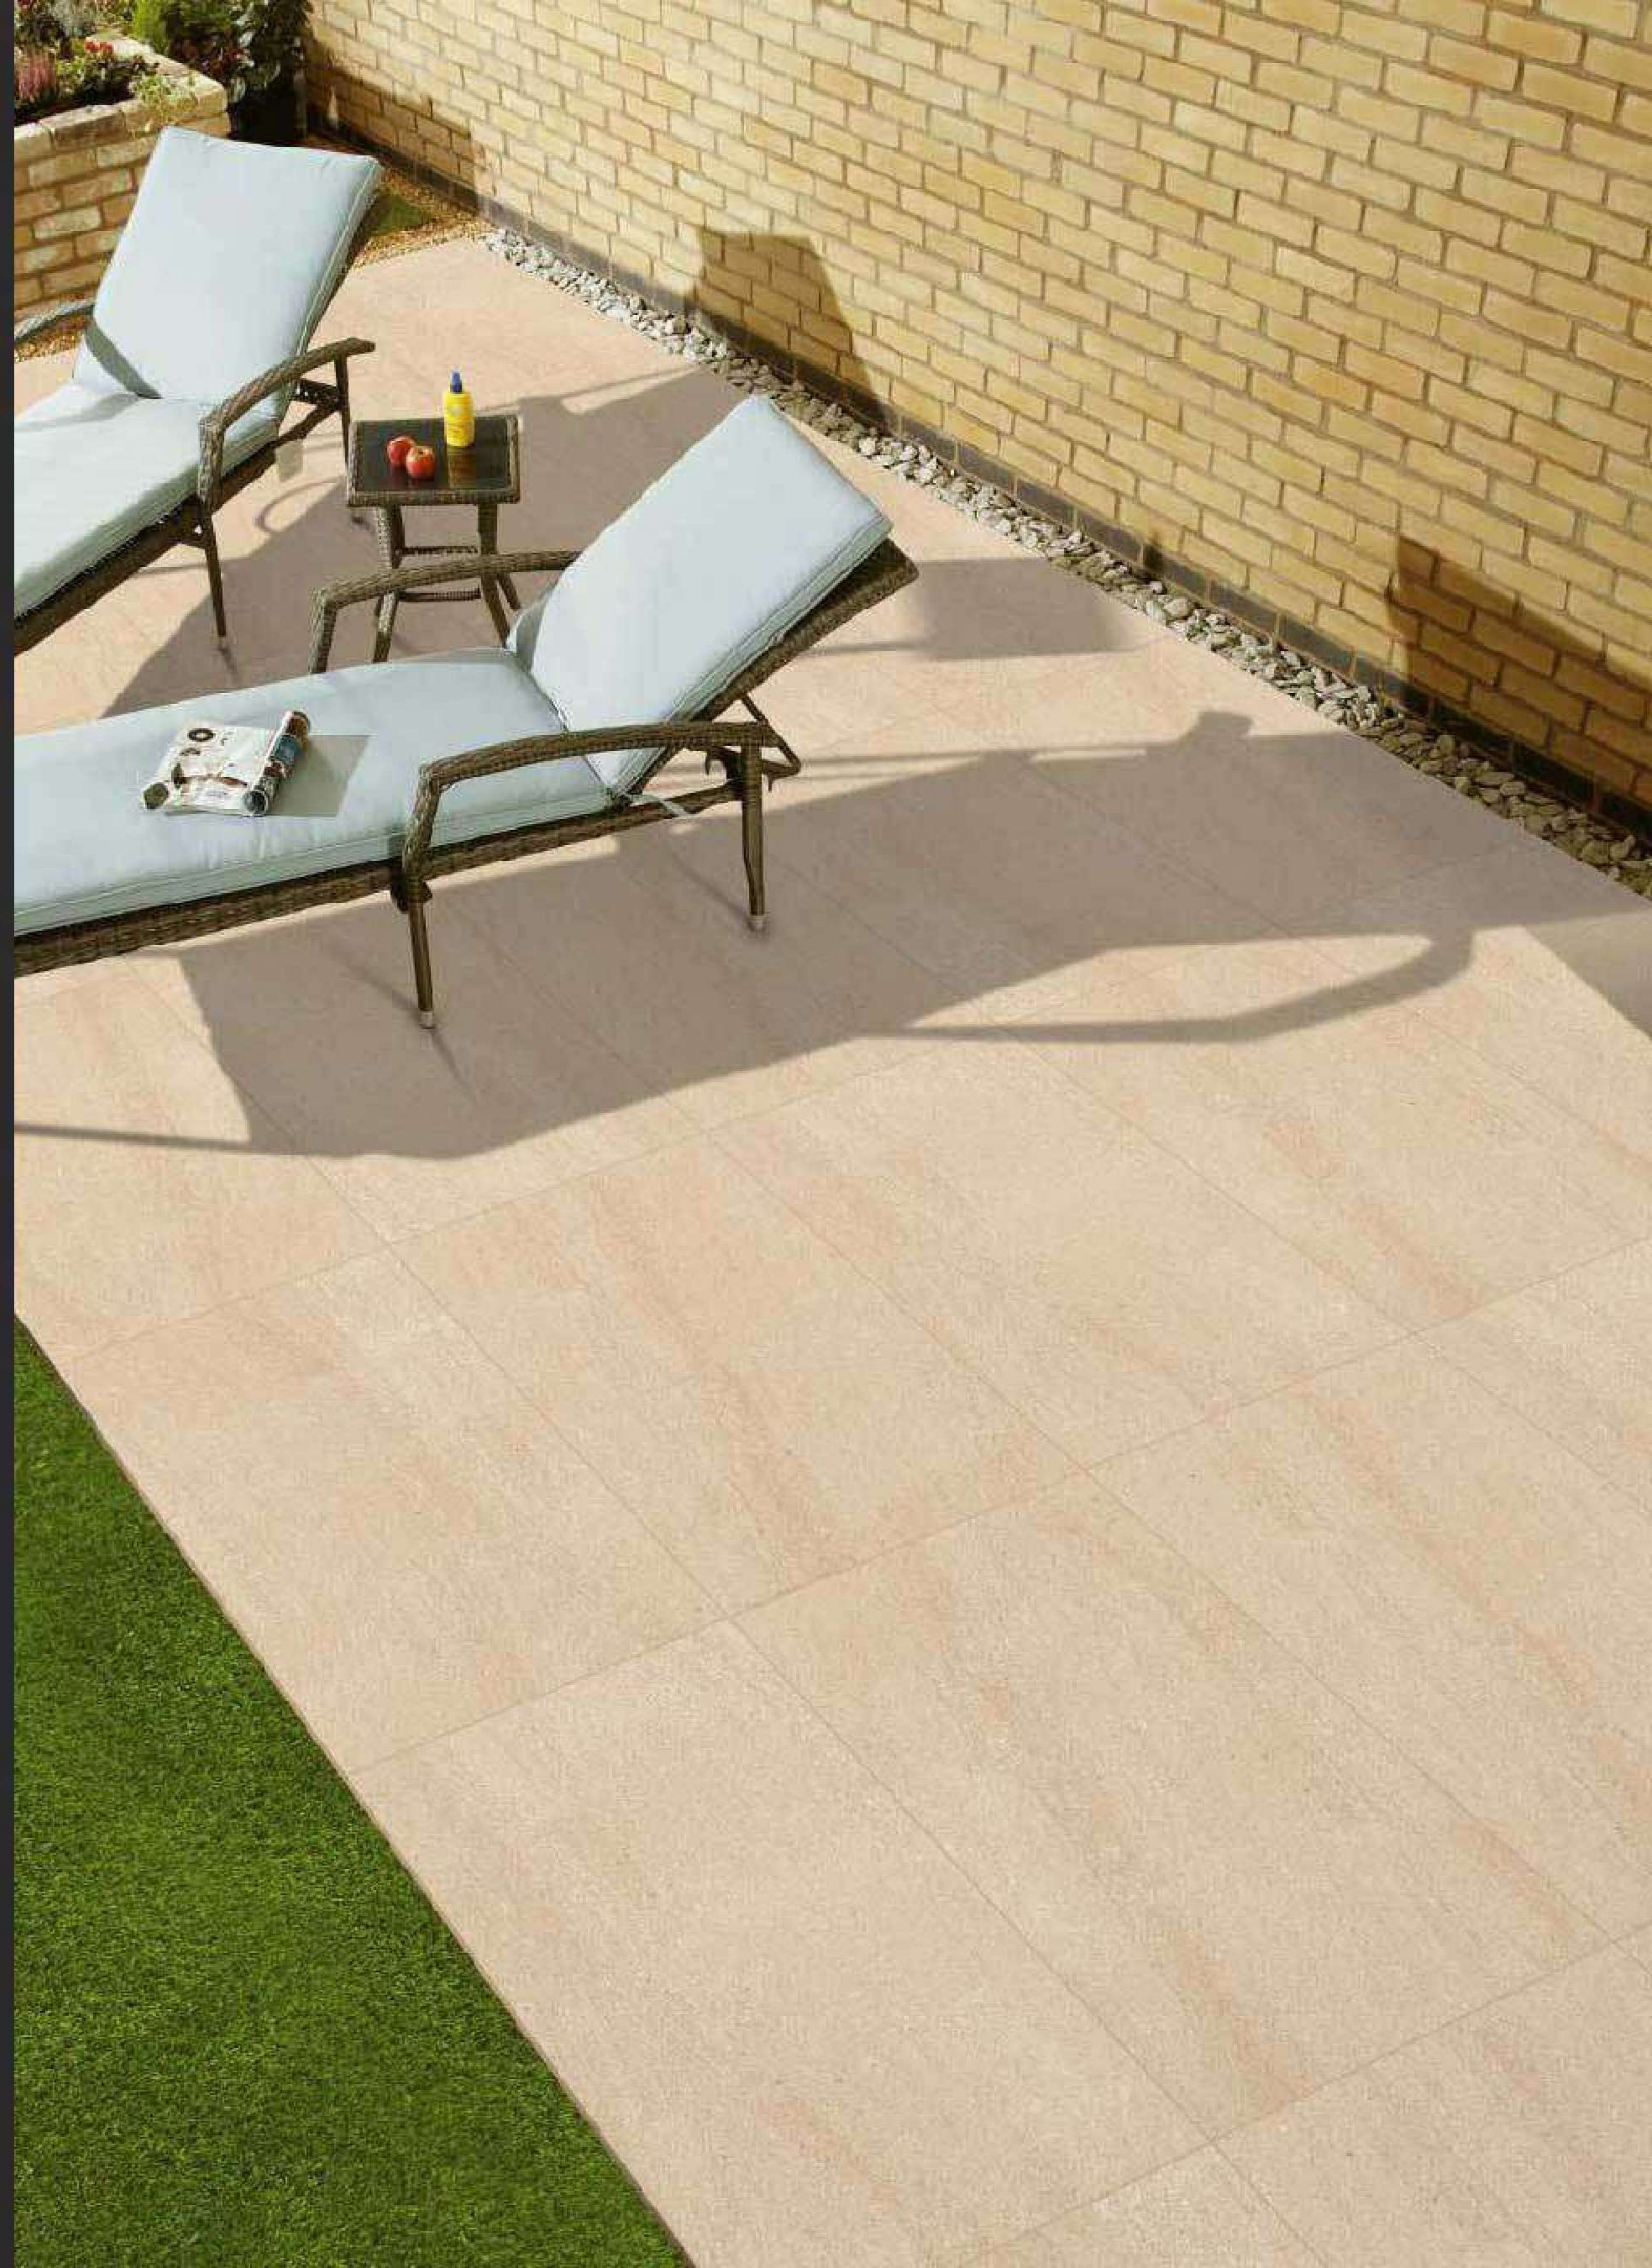

# MATT  
600 x 1200MM

Park Beige

RANDOM  
EFFECTS

ROSEBERRY