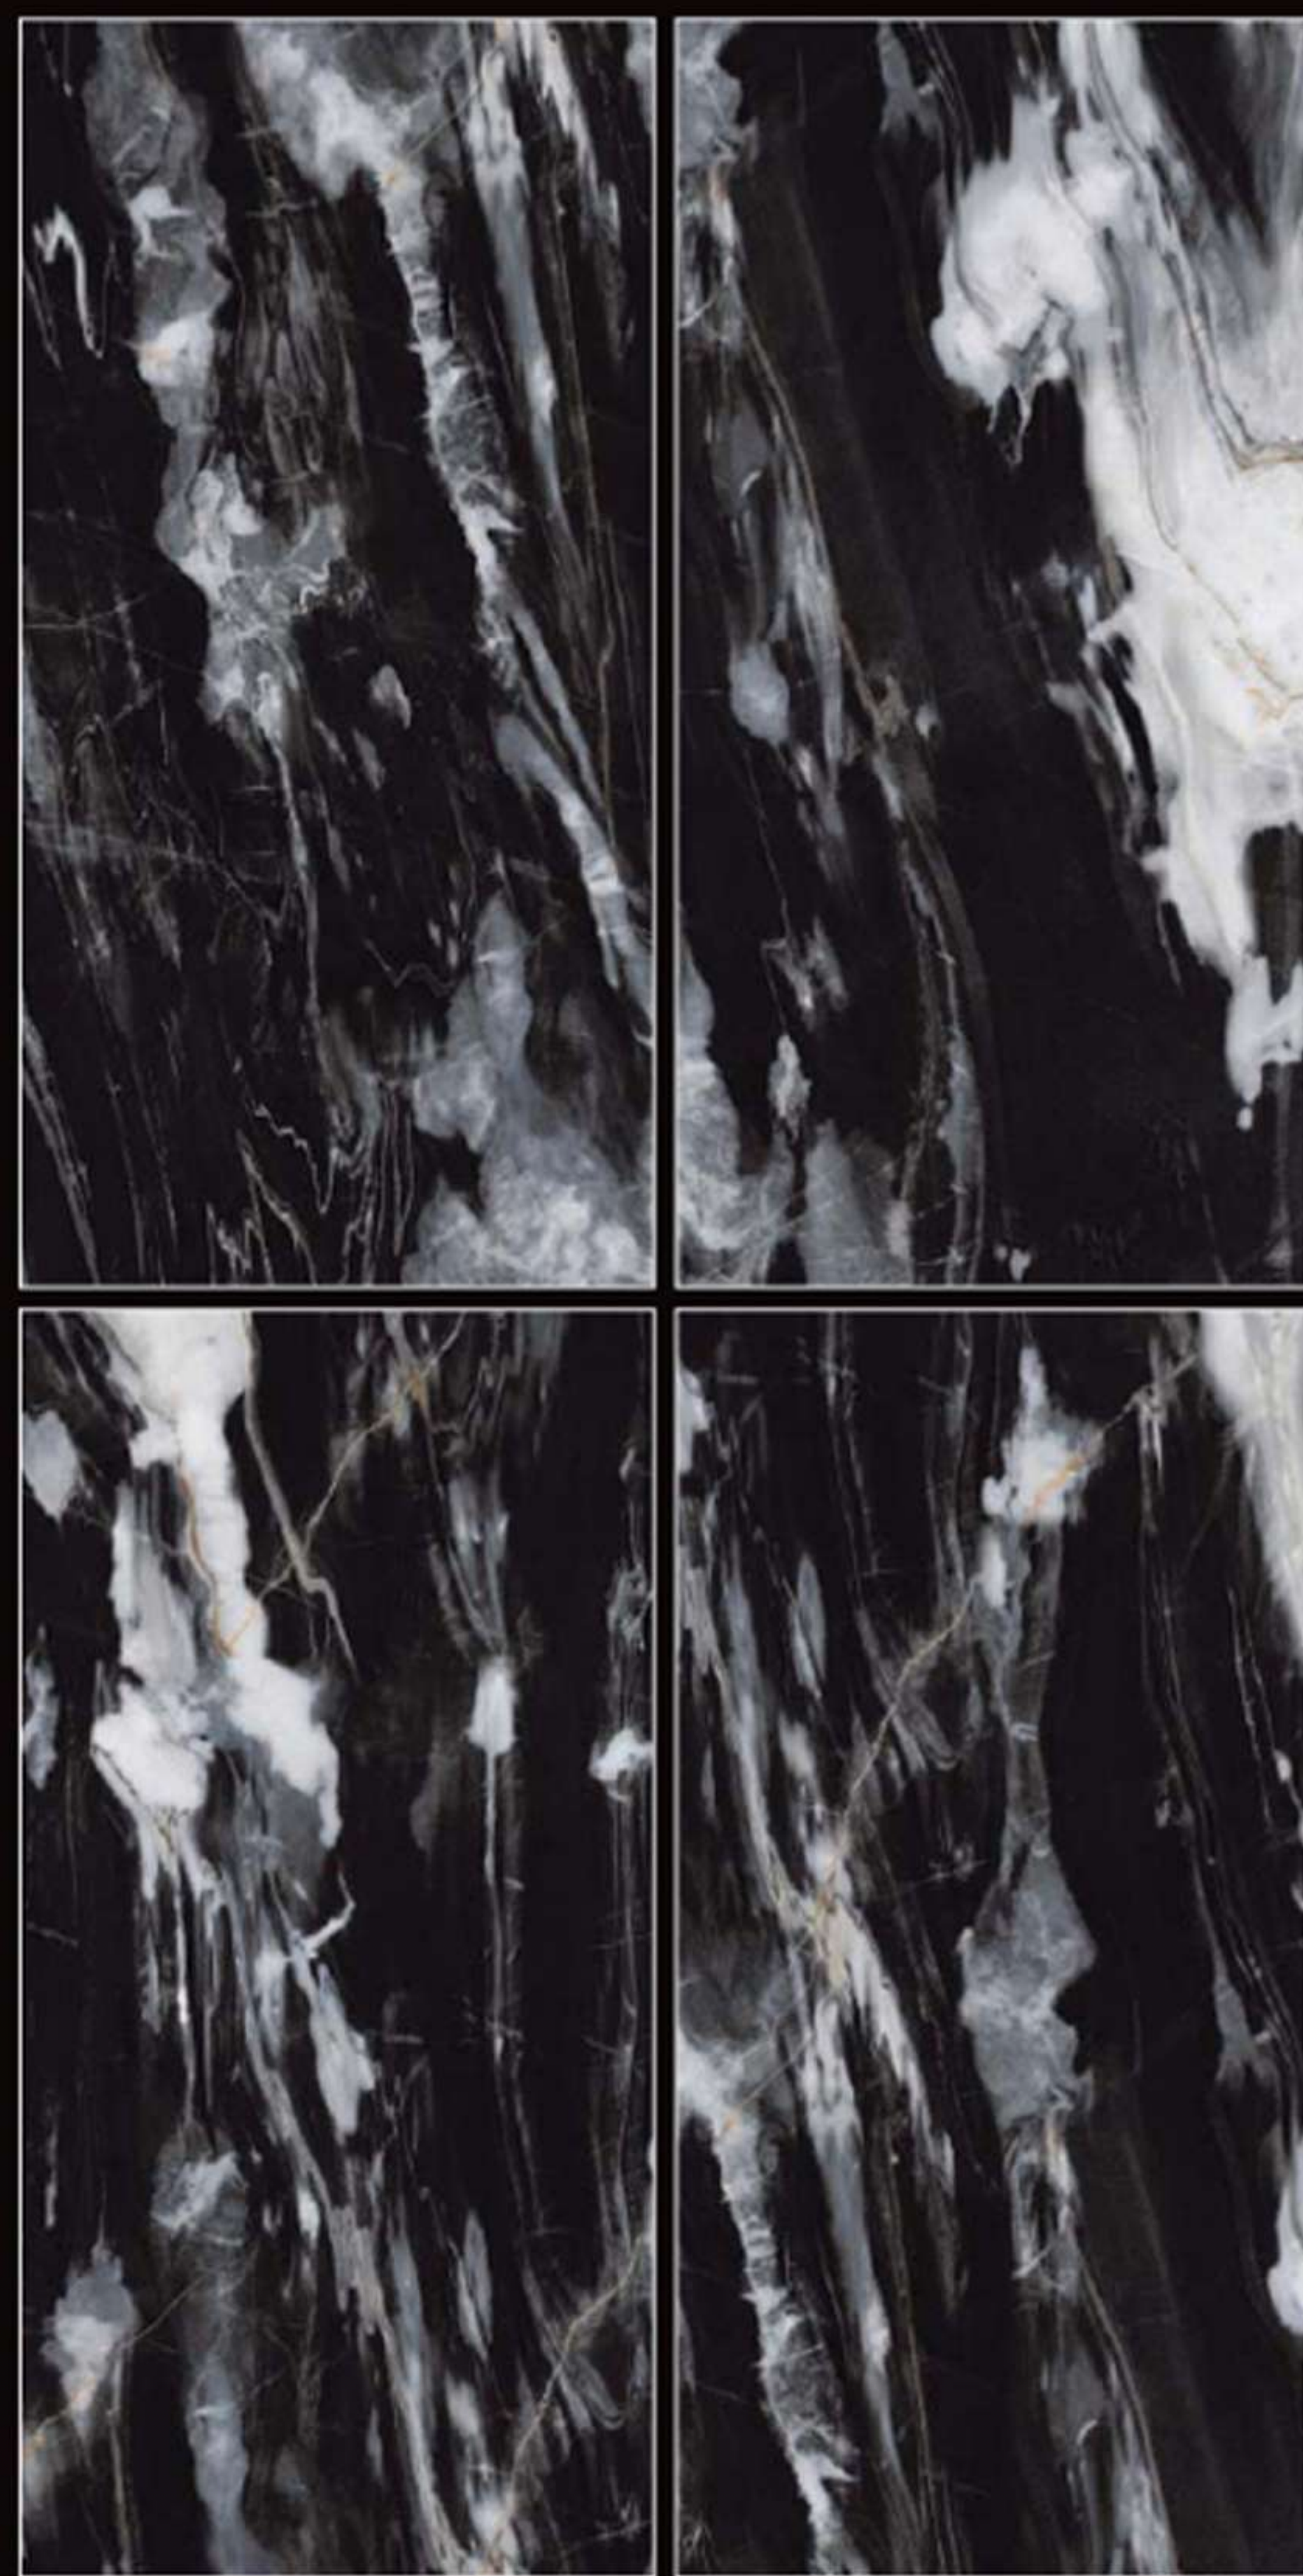

ROSEBERRY

GLAMOUR
600 x 1200MM