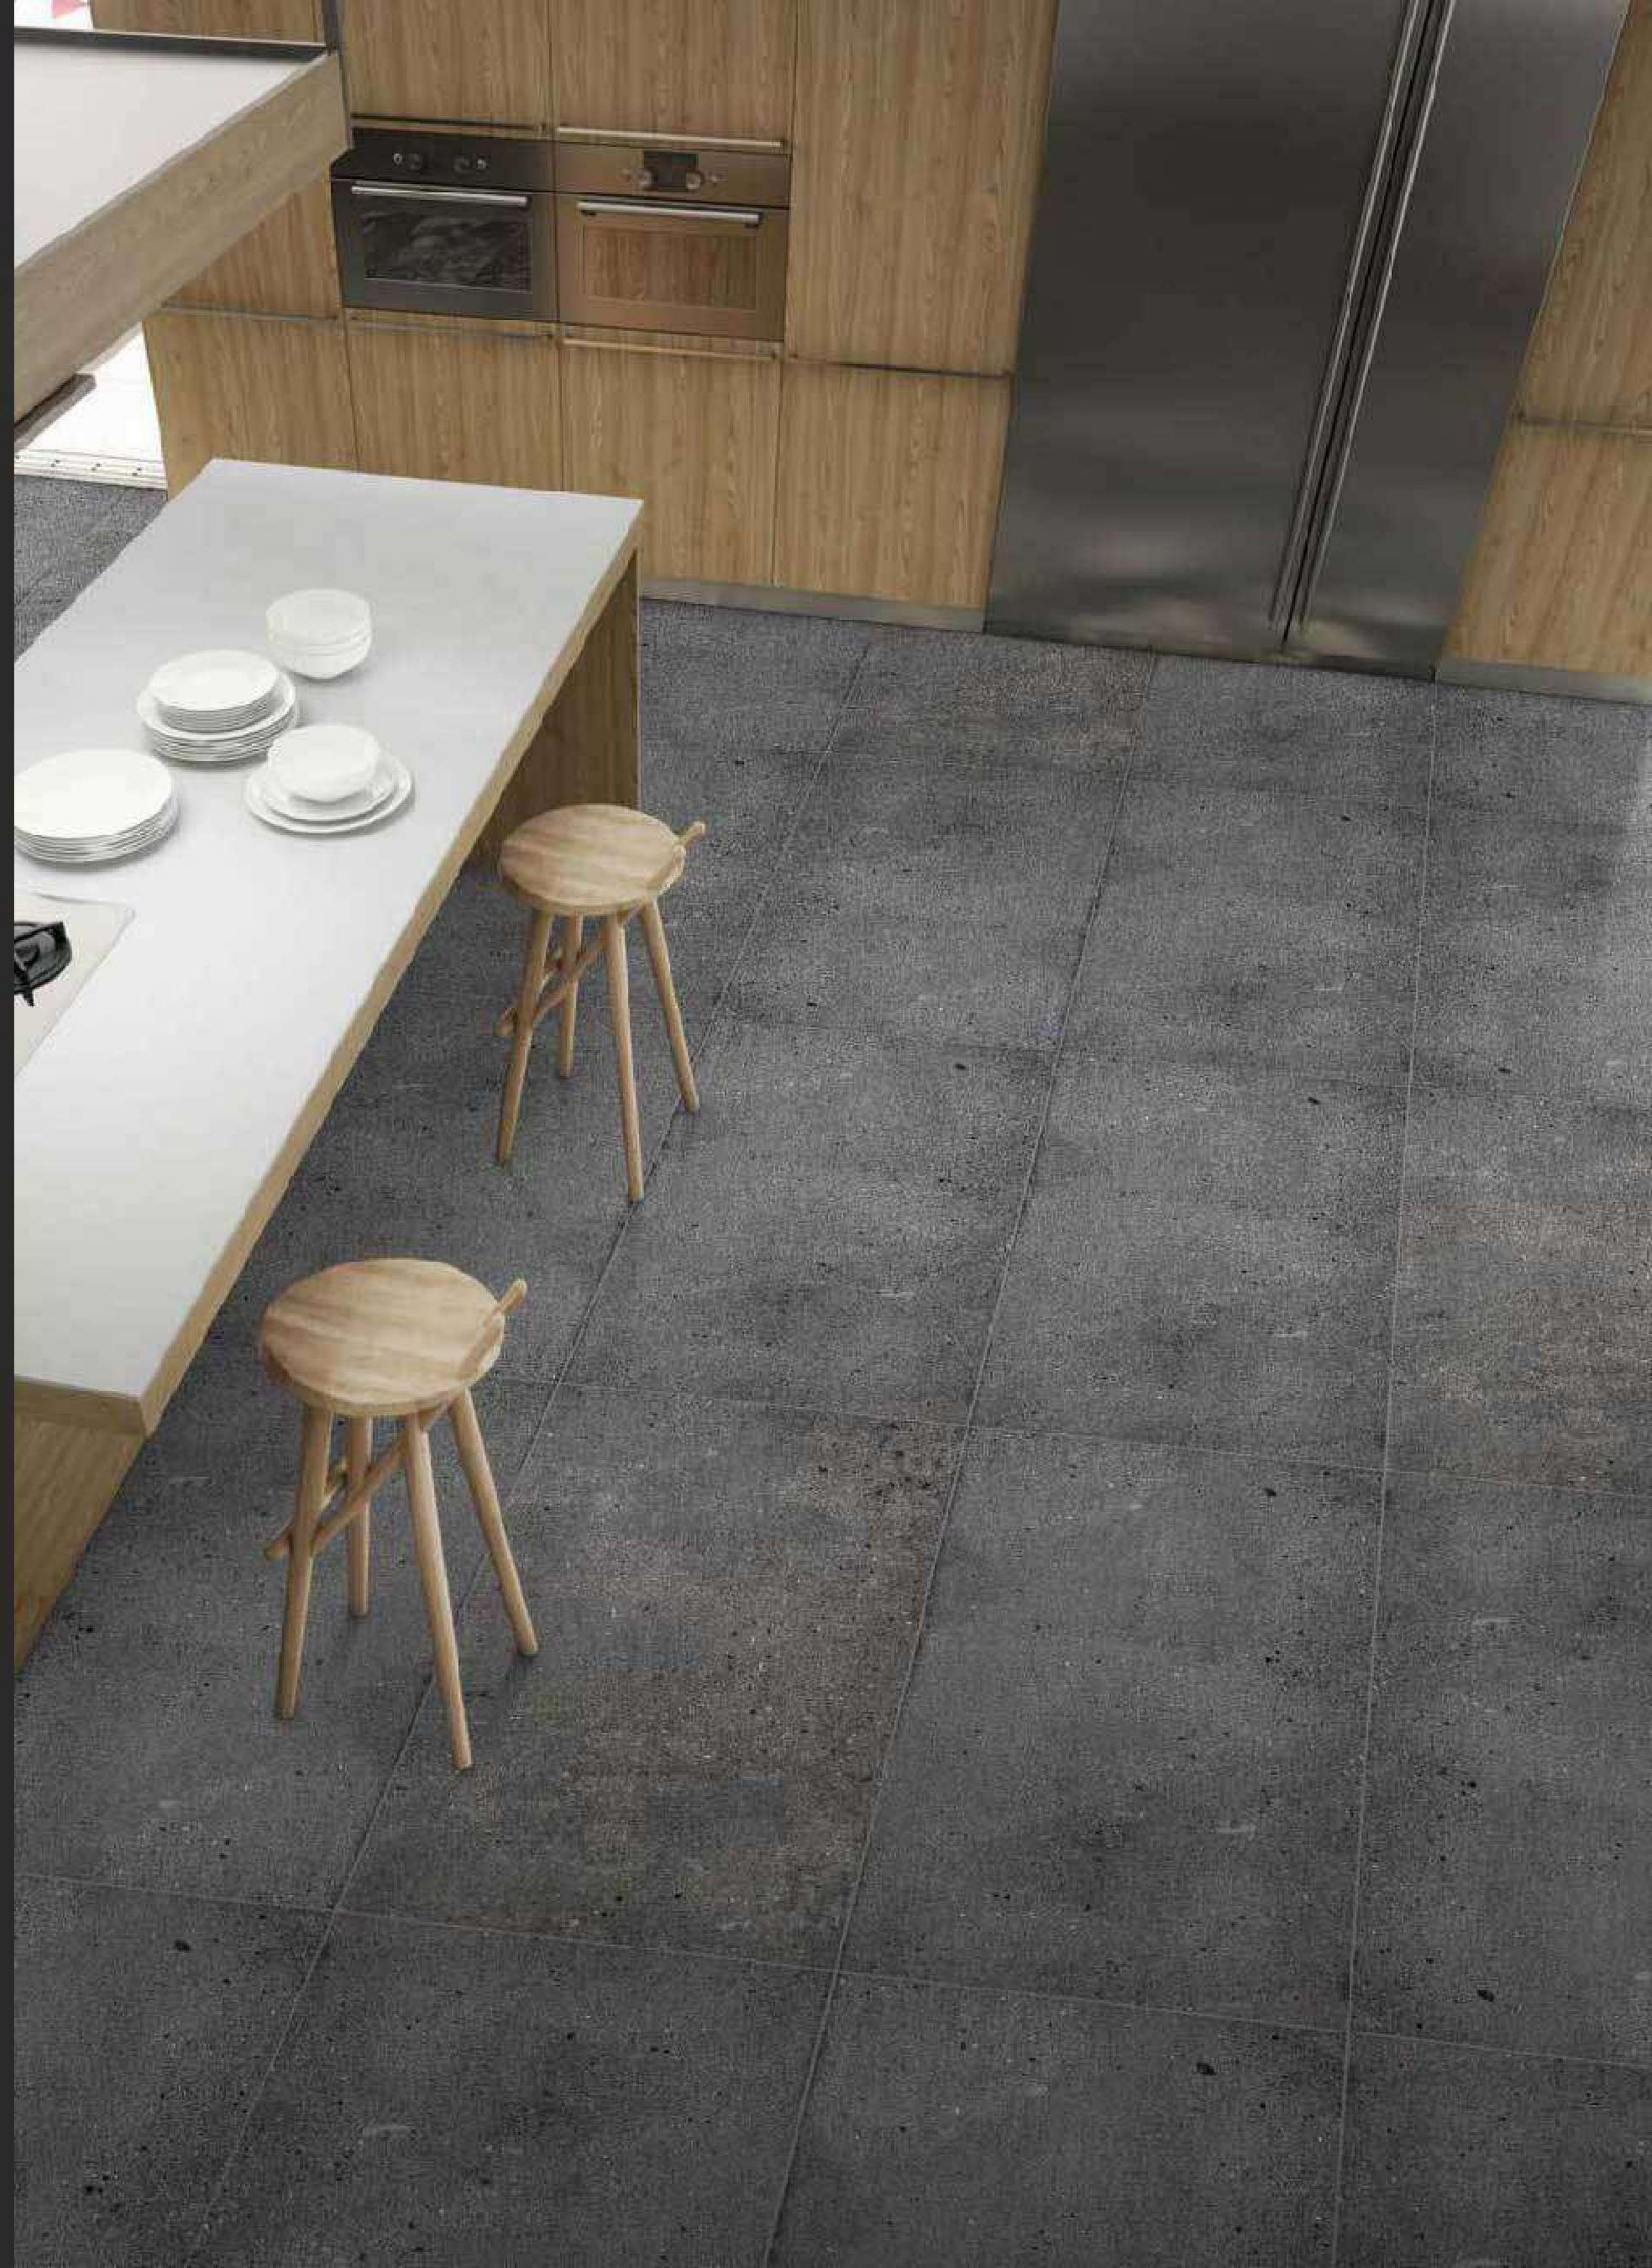

ROSEBERRY

COLOR BODY / MATT
600 x 1200MM

RANDOM
EFFECTS