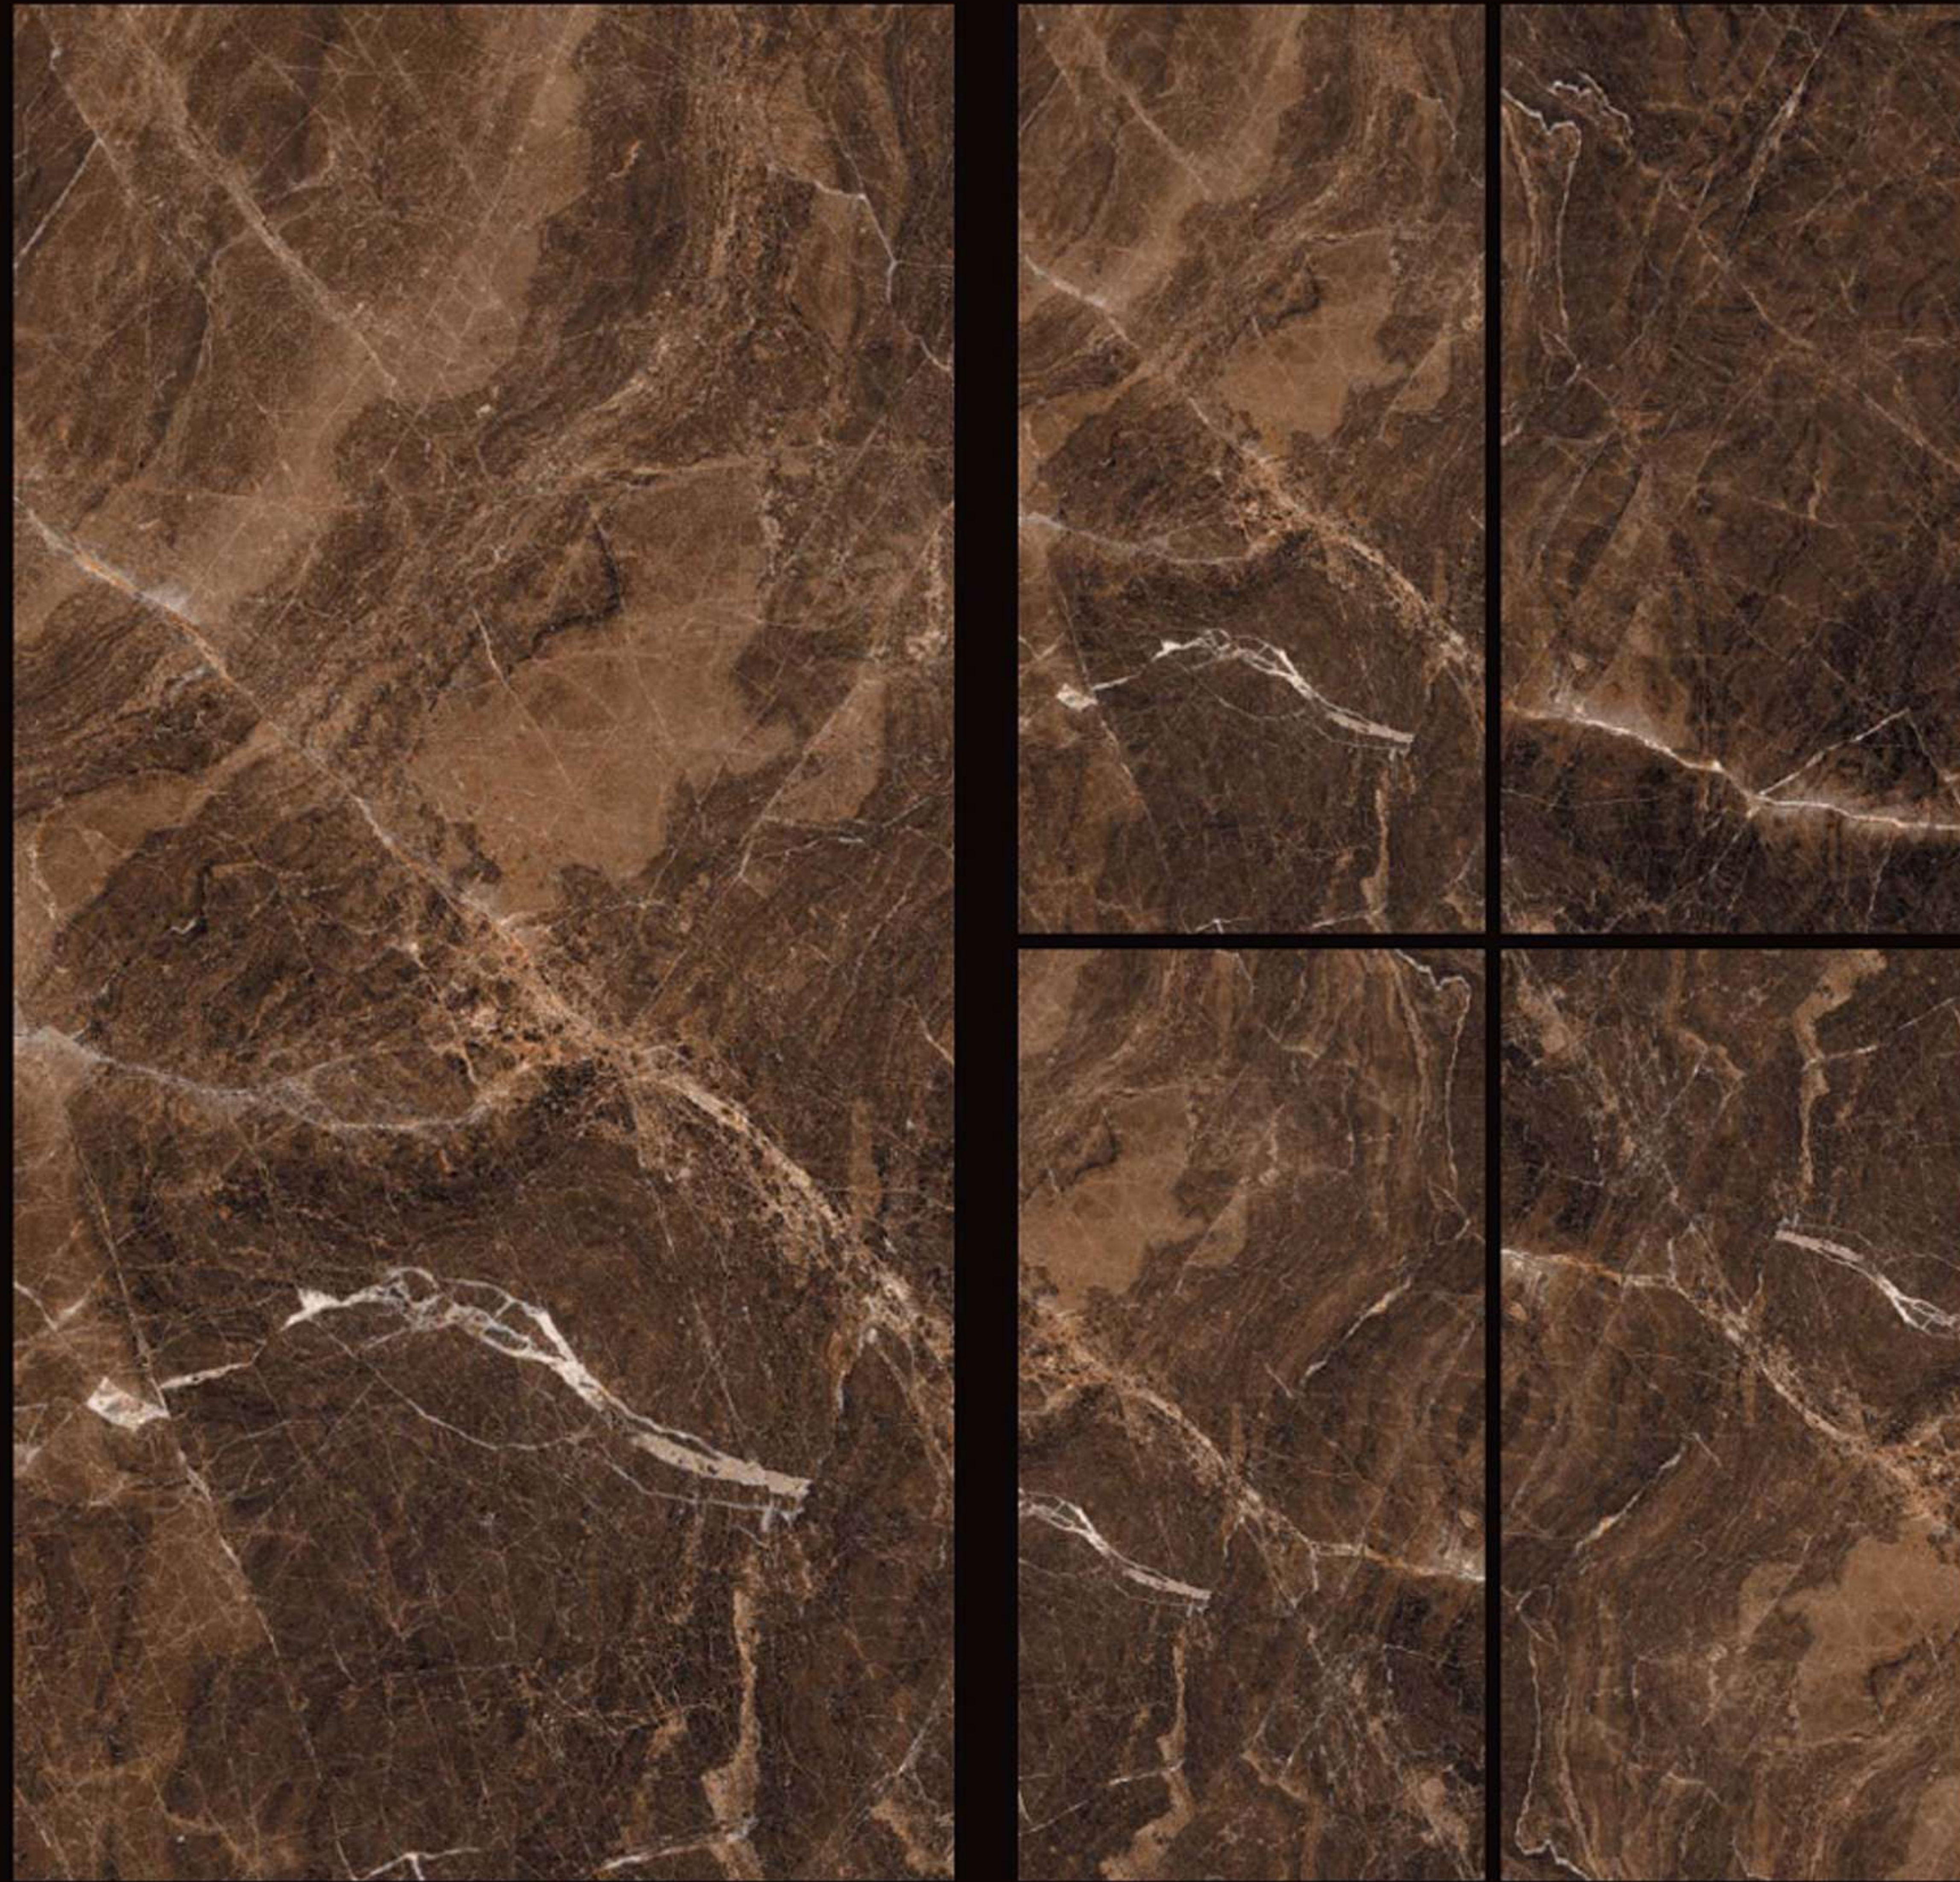

ROSEBERRY

GLAMOUR
600 x 1200MM

E-12151

RANDOM
EFFECTS