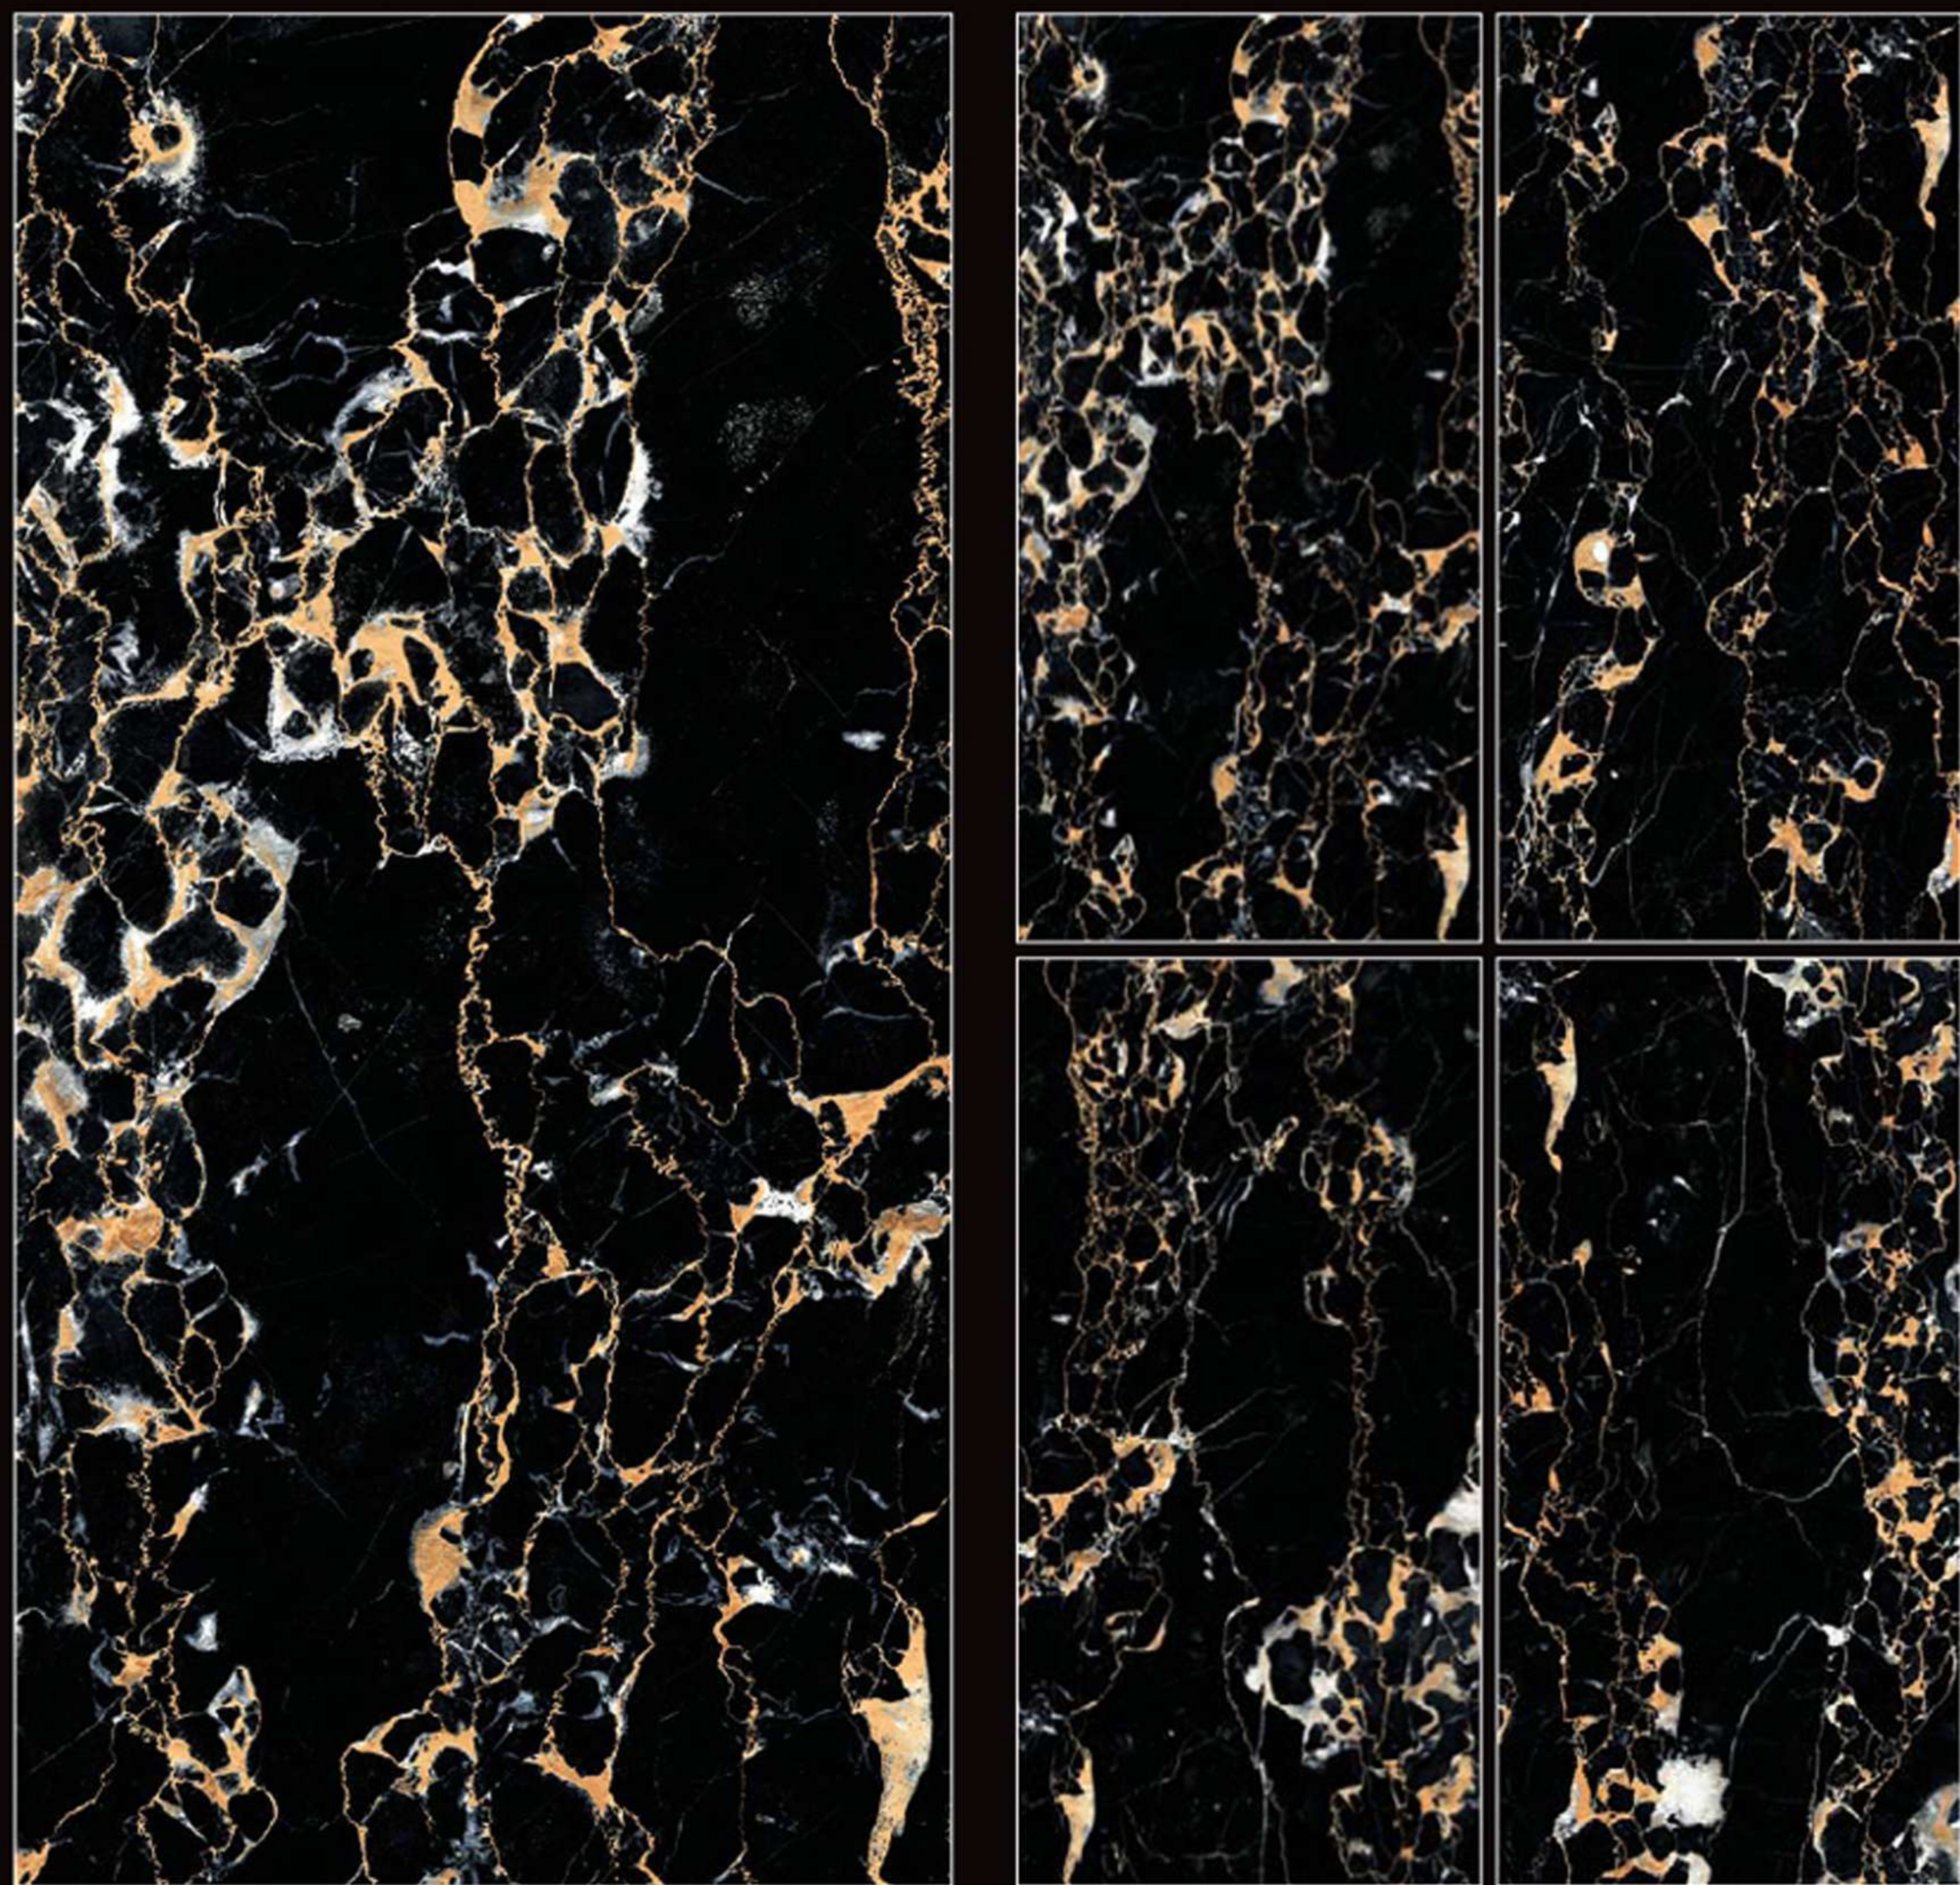

# DUSKY GLAMOUR  
600 x 1200MM

Caribbean Portrow

RANDOM  
EFFECTS

ROSEBERRY