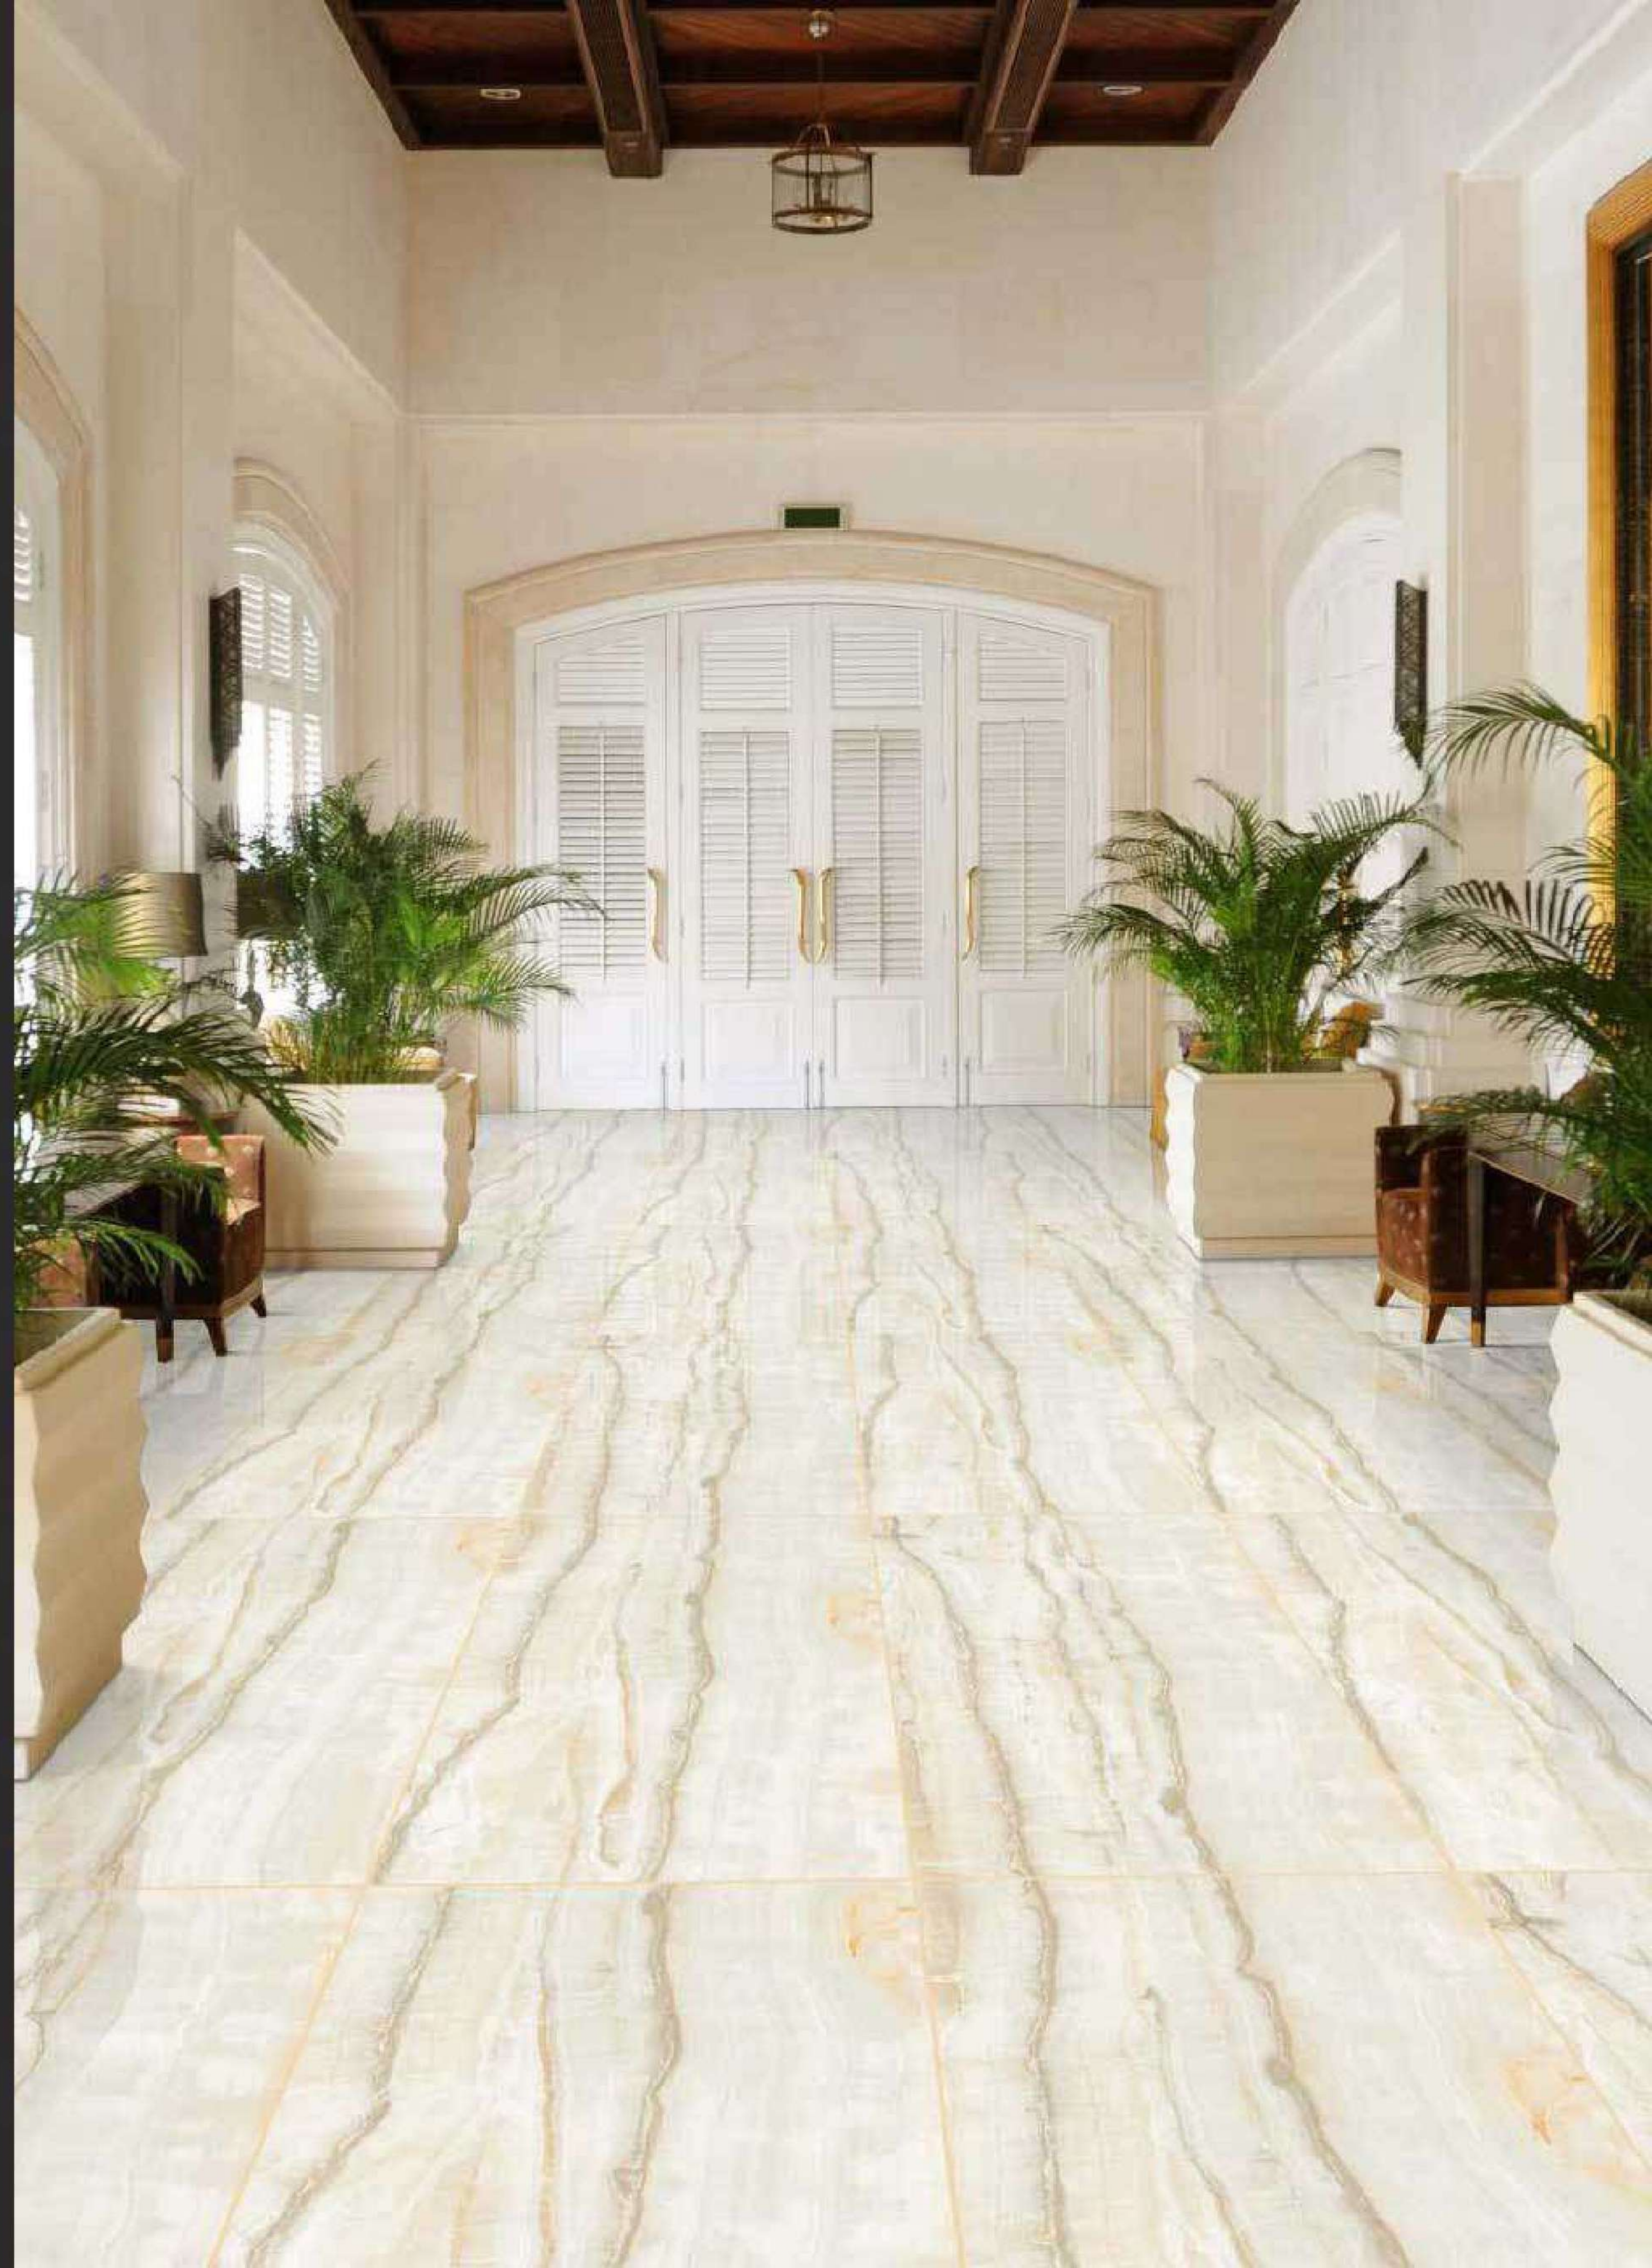

ROSEBERRY

POLISHED
600 x 1200MM

E13022

RANDOM
EFFECTS