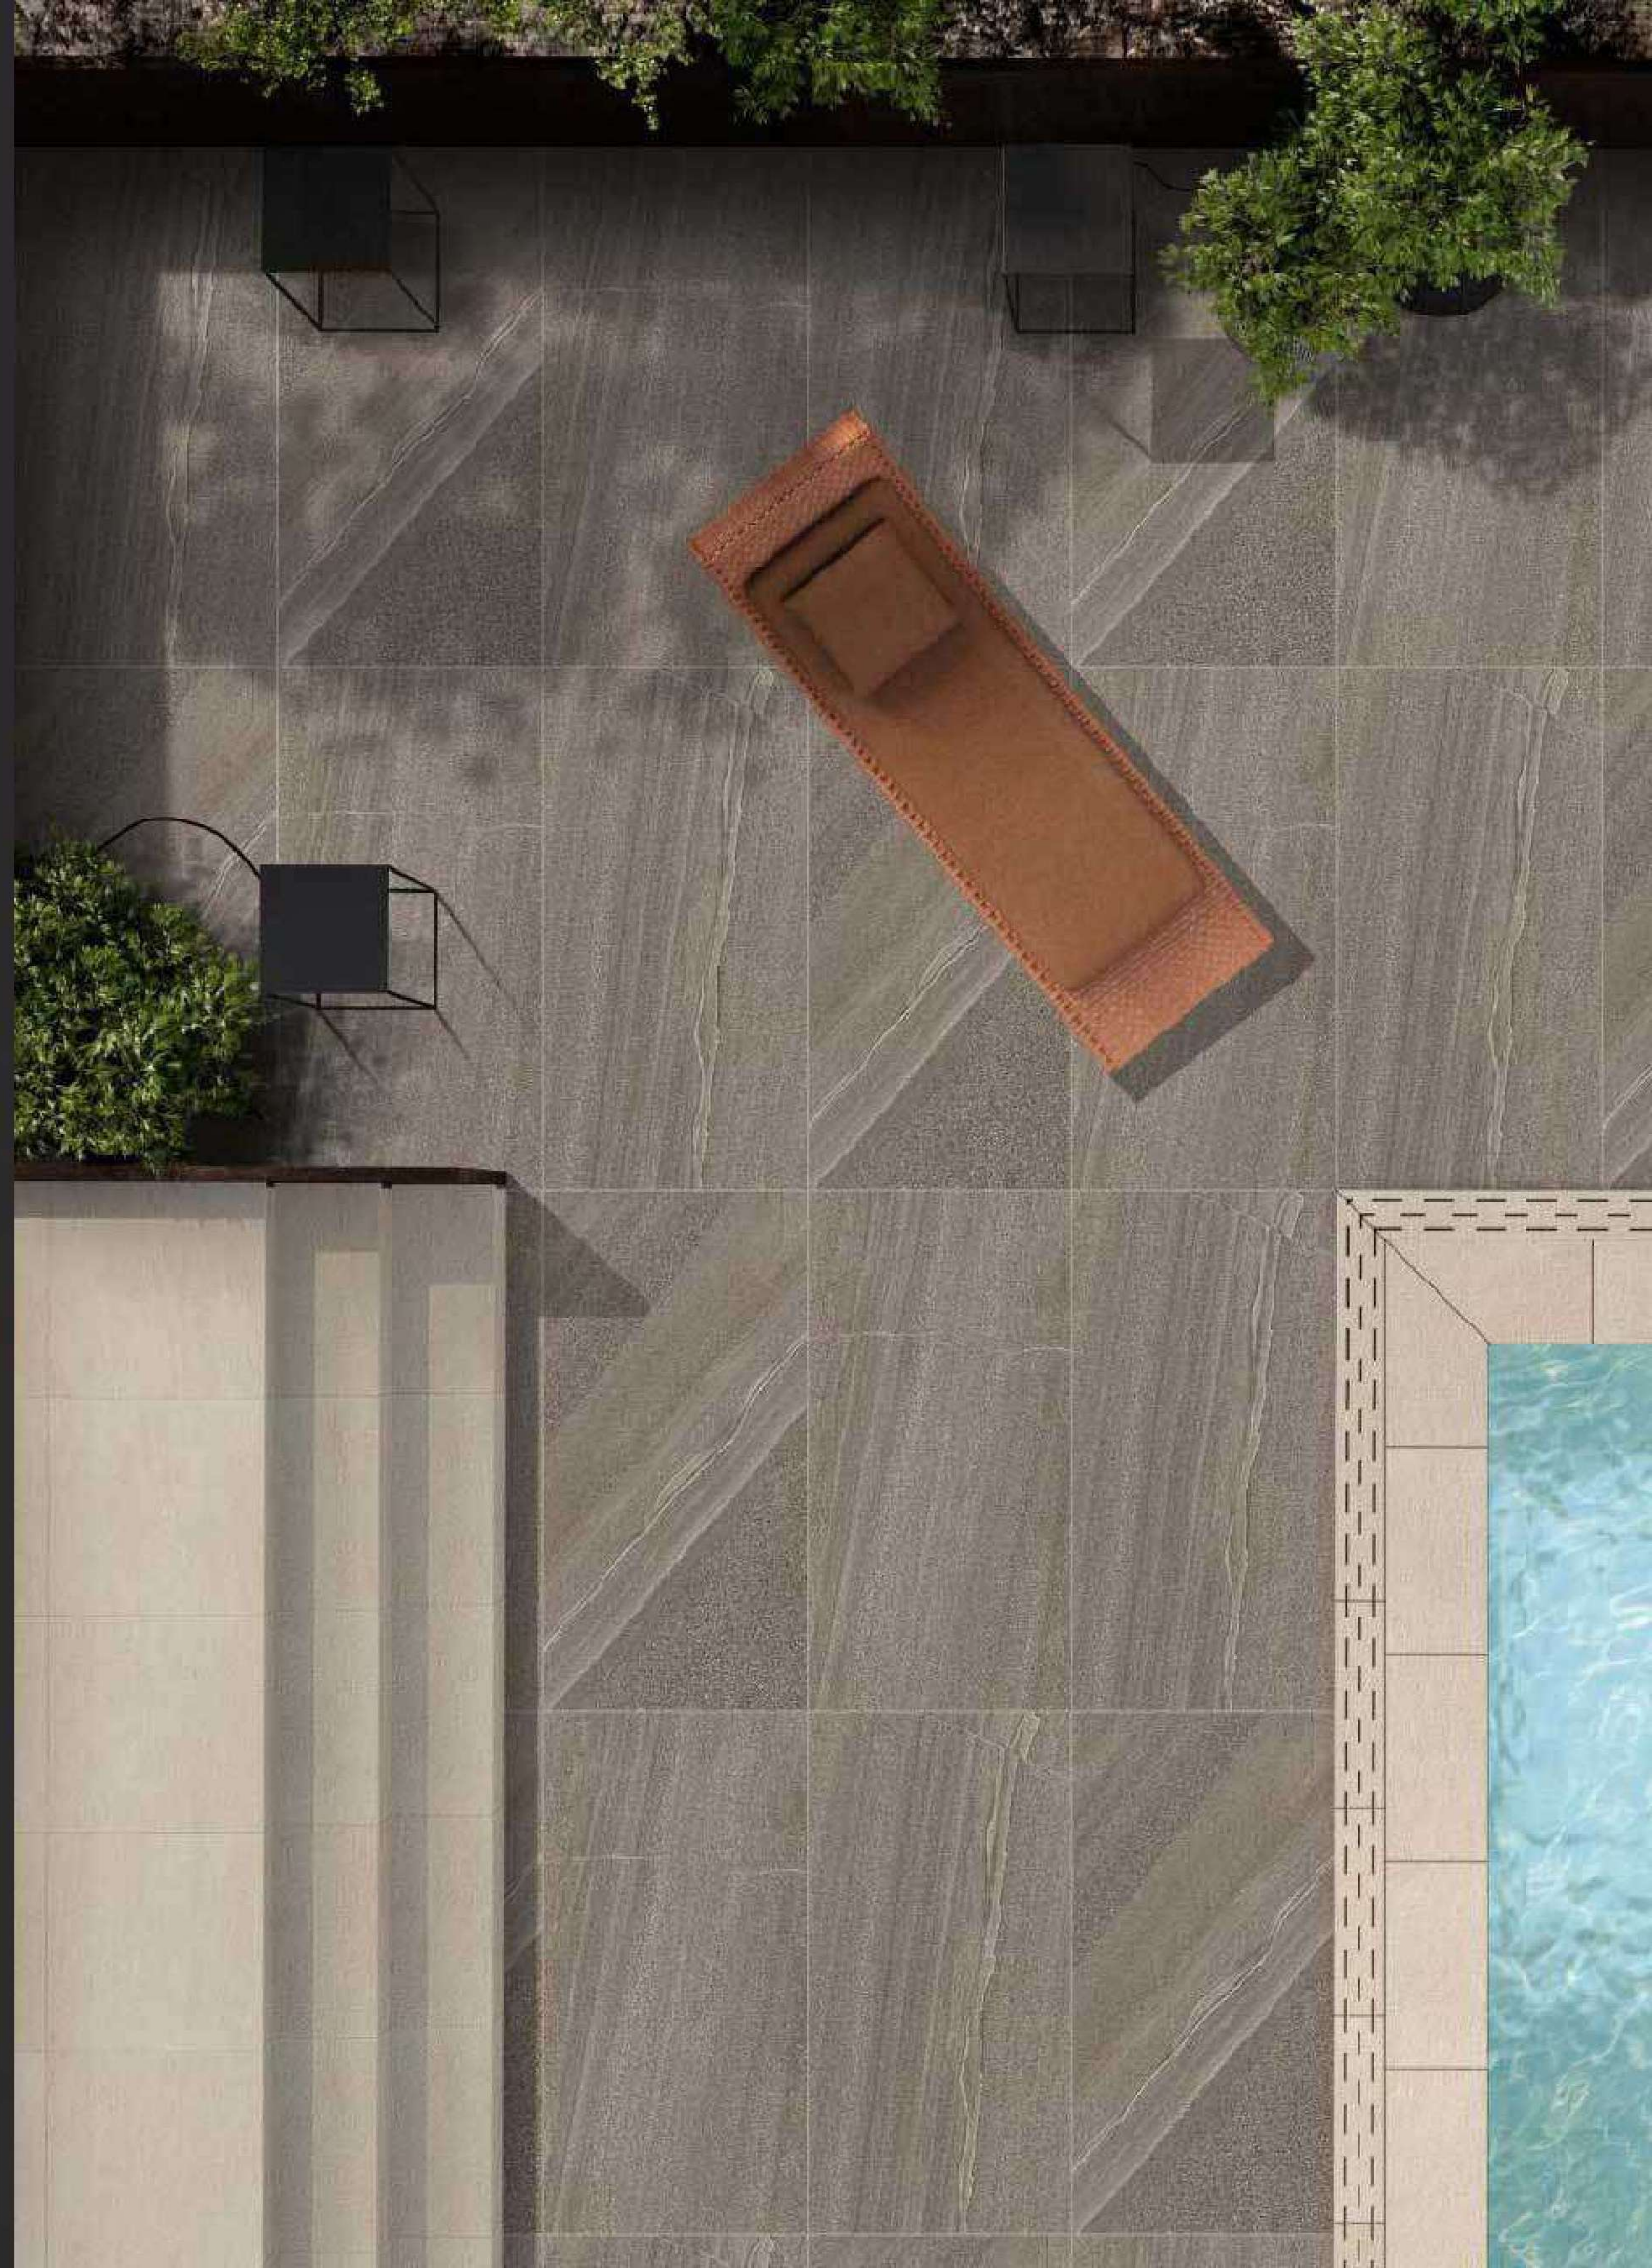

ROSEBERRY

MATT
600 x 1200MM

RANDOM
EFFECTS