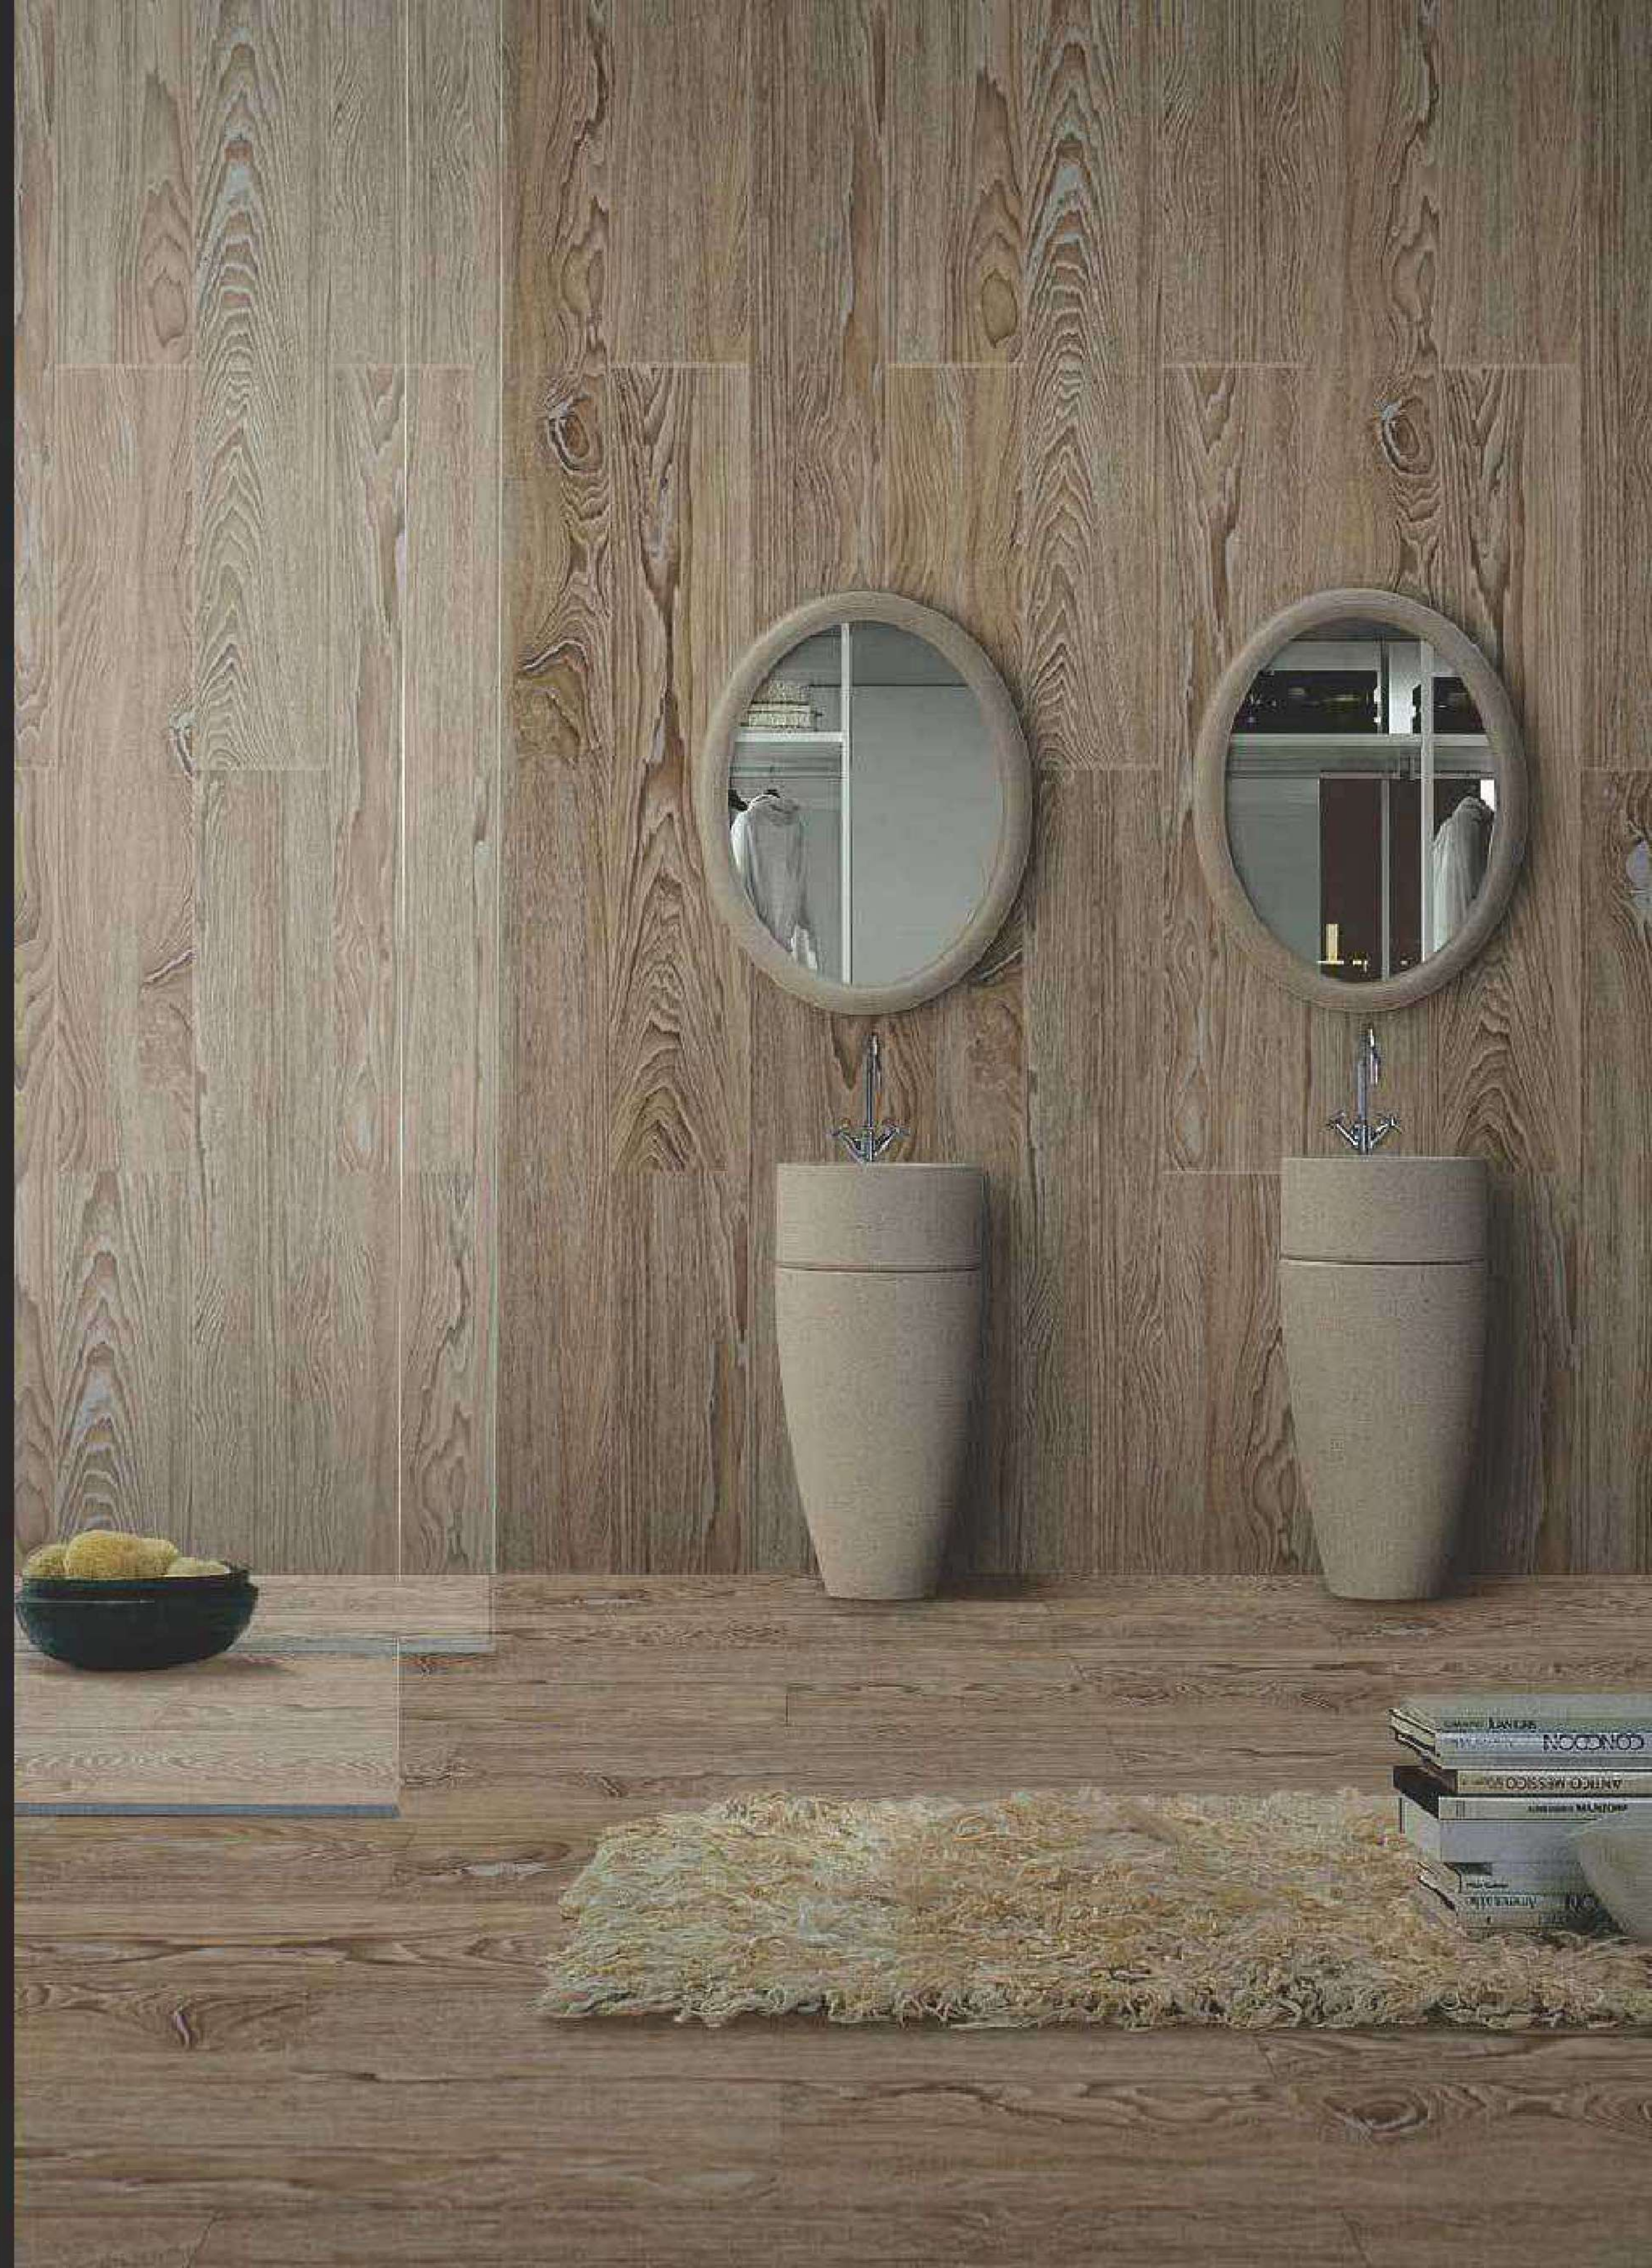

ROSEBERRY

FUSION
600 x 1200MM

Sedan Natural

RANDOM
EFFECTS