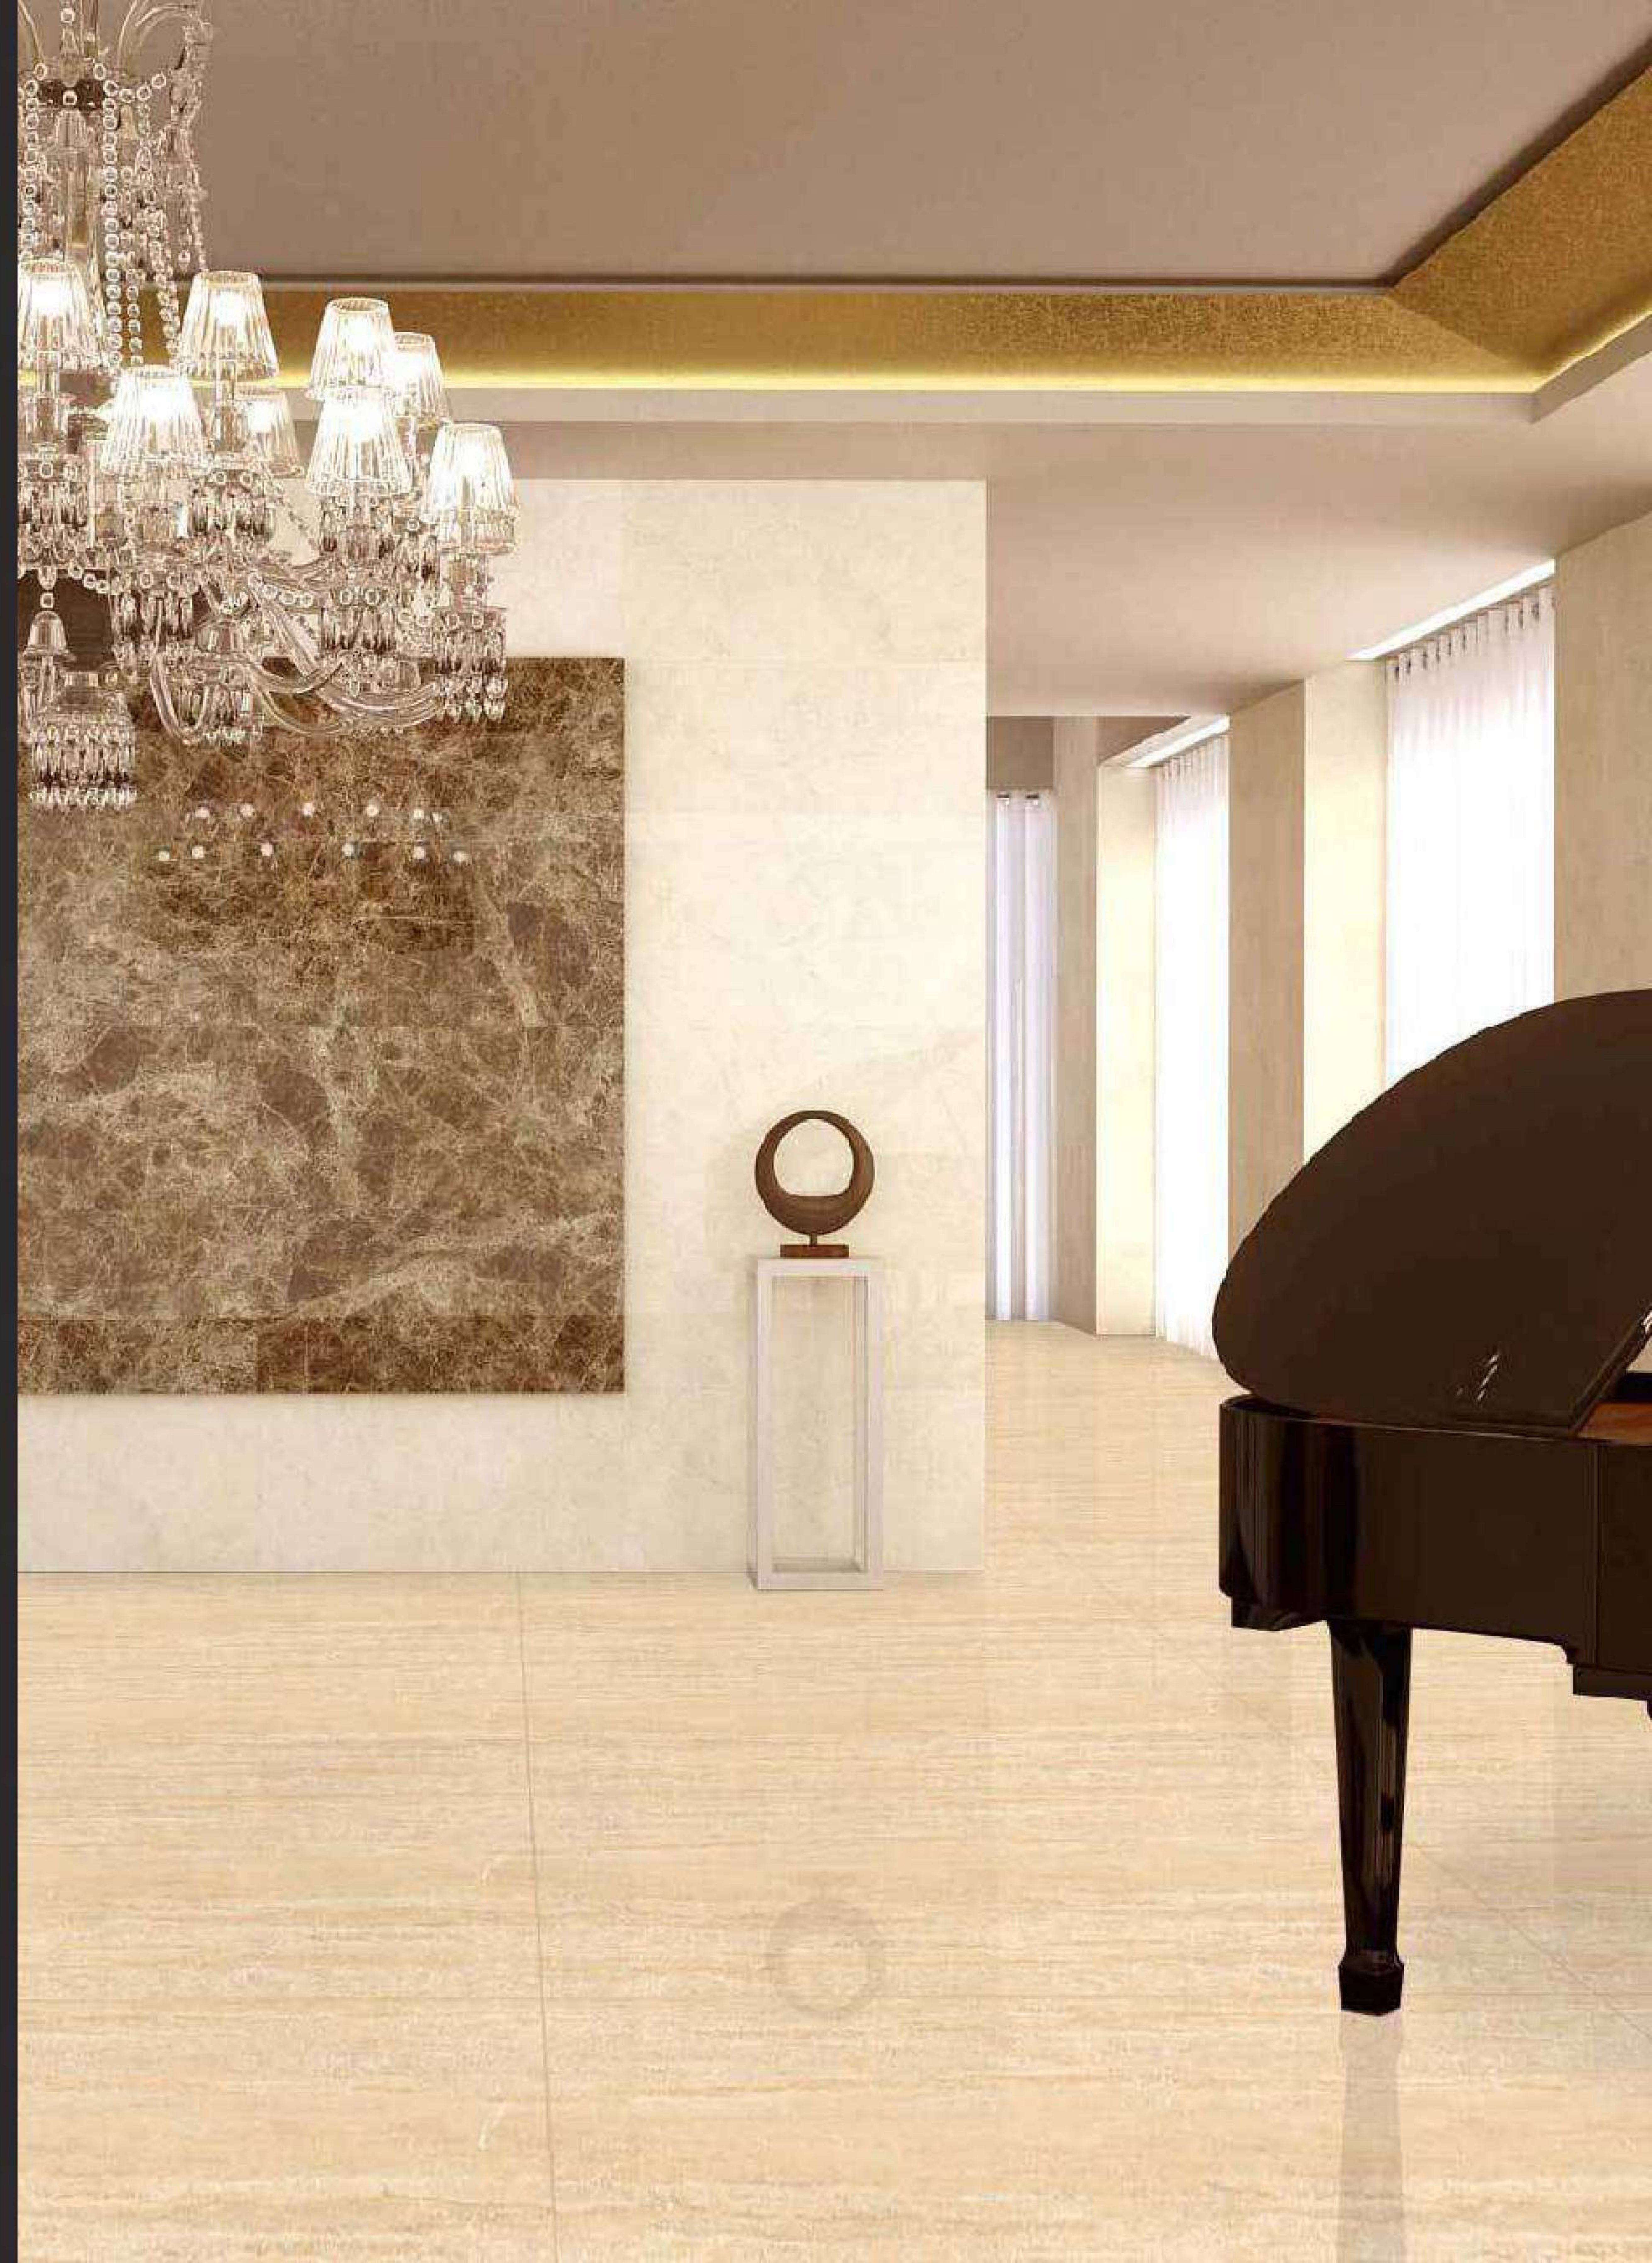

# POLISHED  
600 x 1200MM

Dyna Beige

RANDOM  
EFFECTS

ROSEBERRY