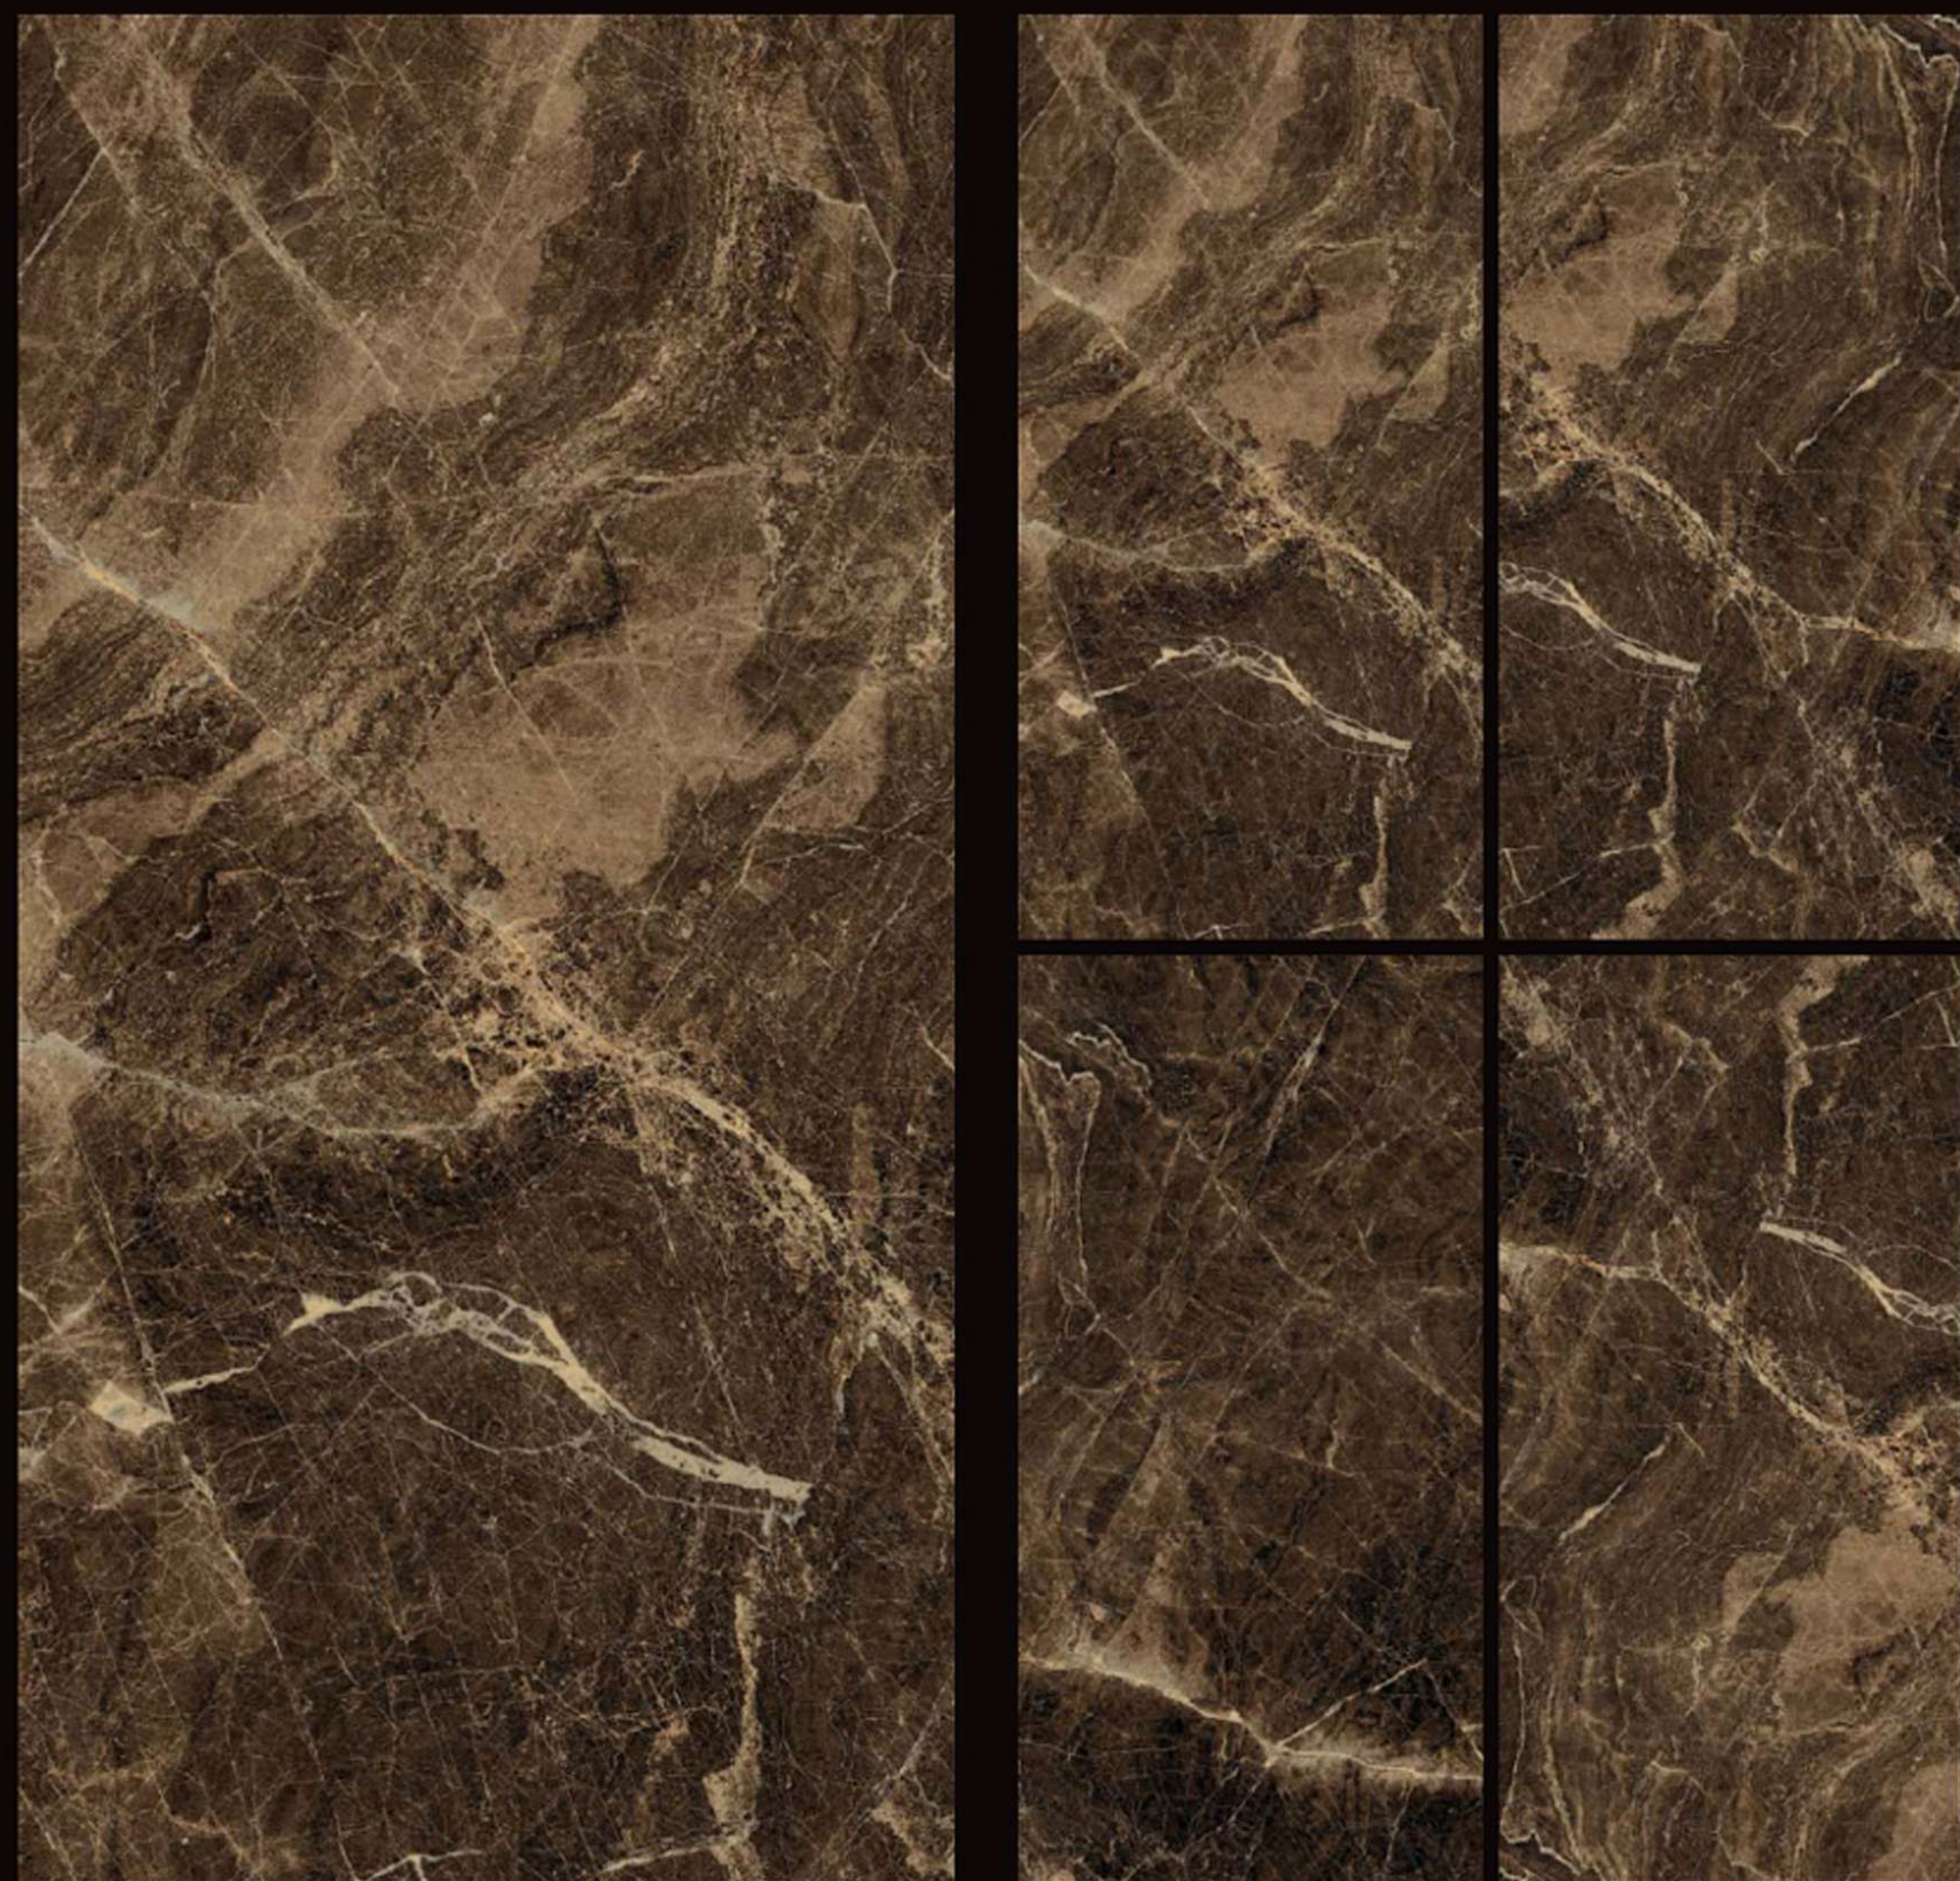

ROSEBERRY

GLAMOUR
600 x 1200MM

E-12152

RANDOM
EFFECTS