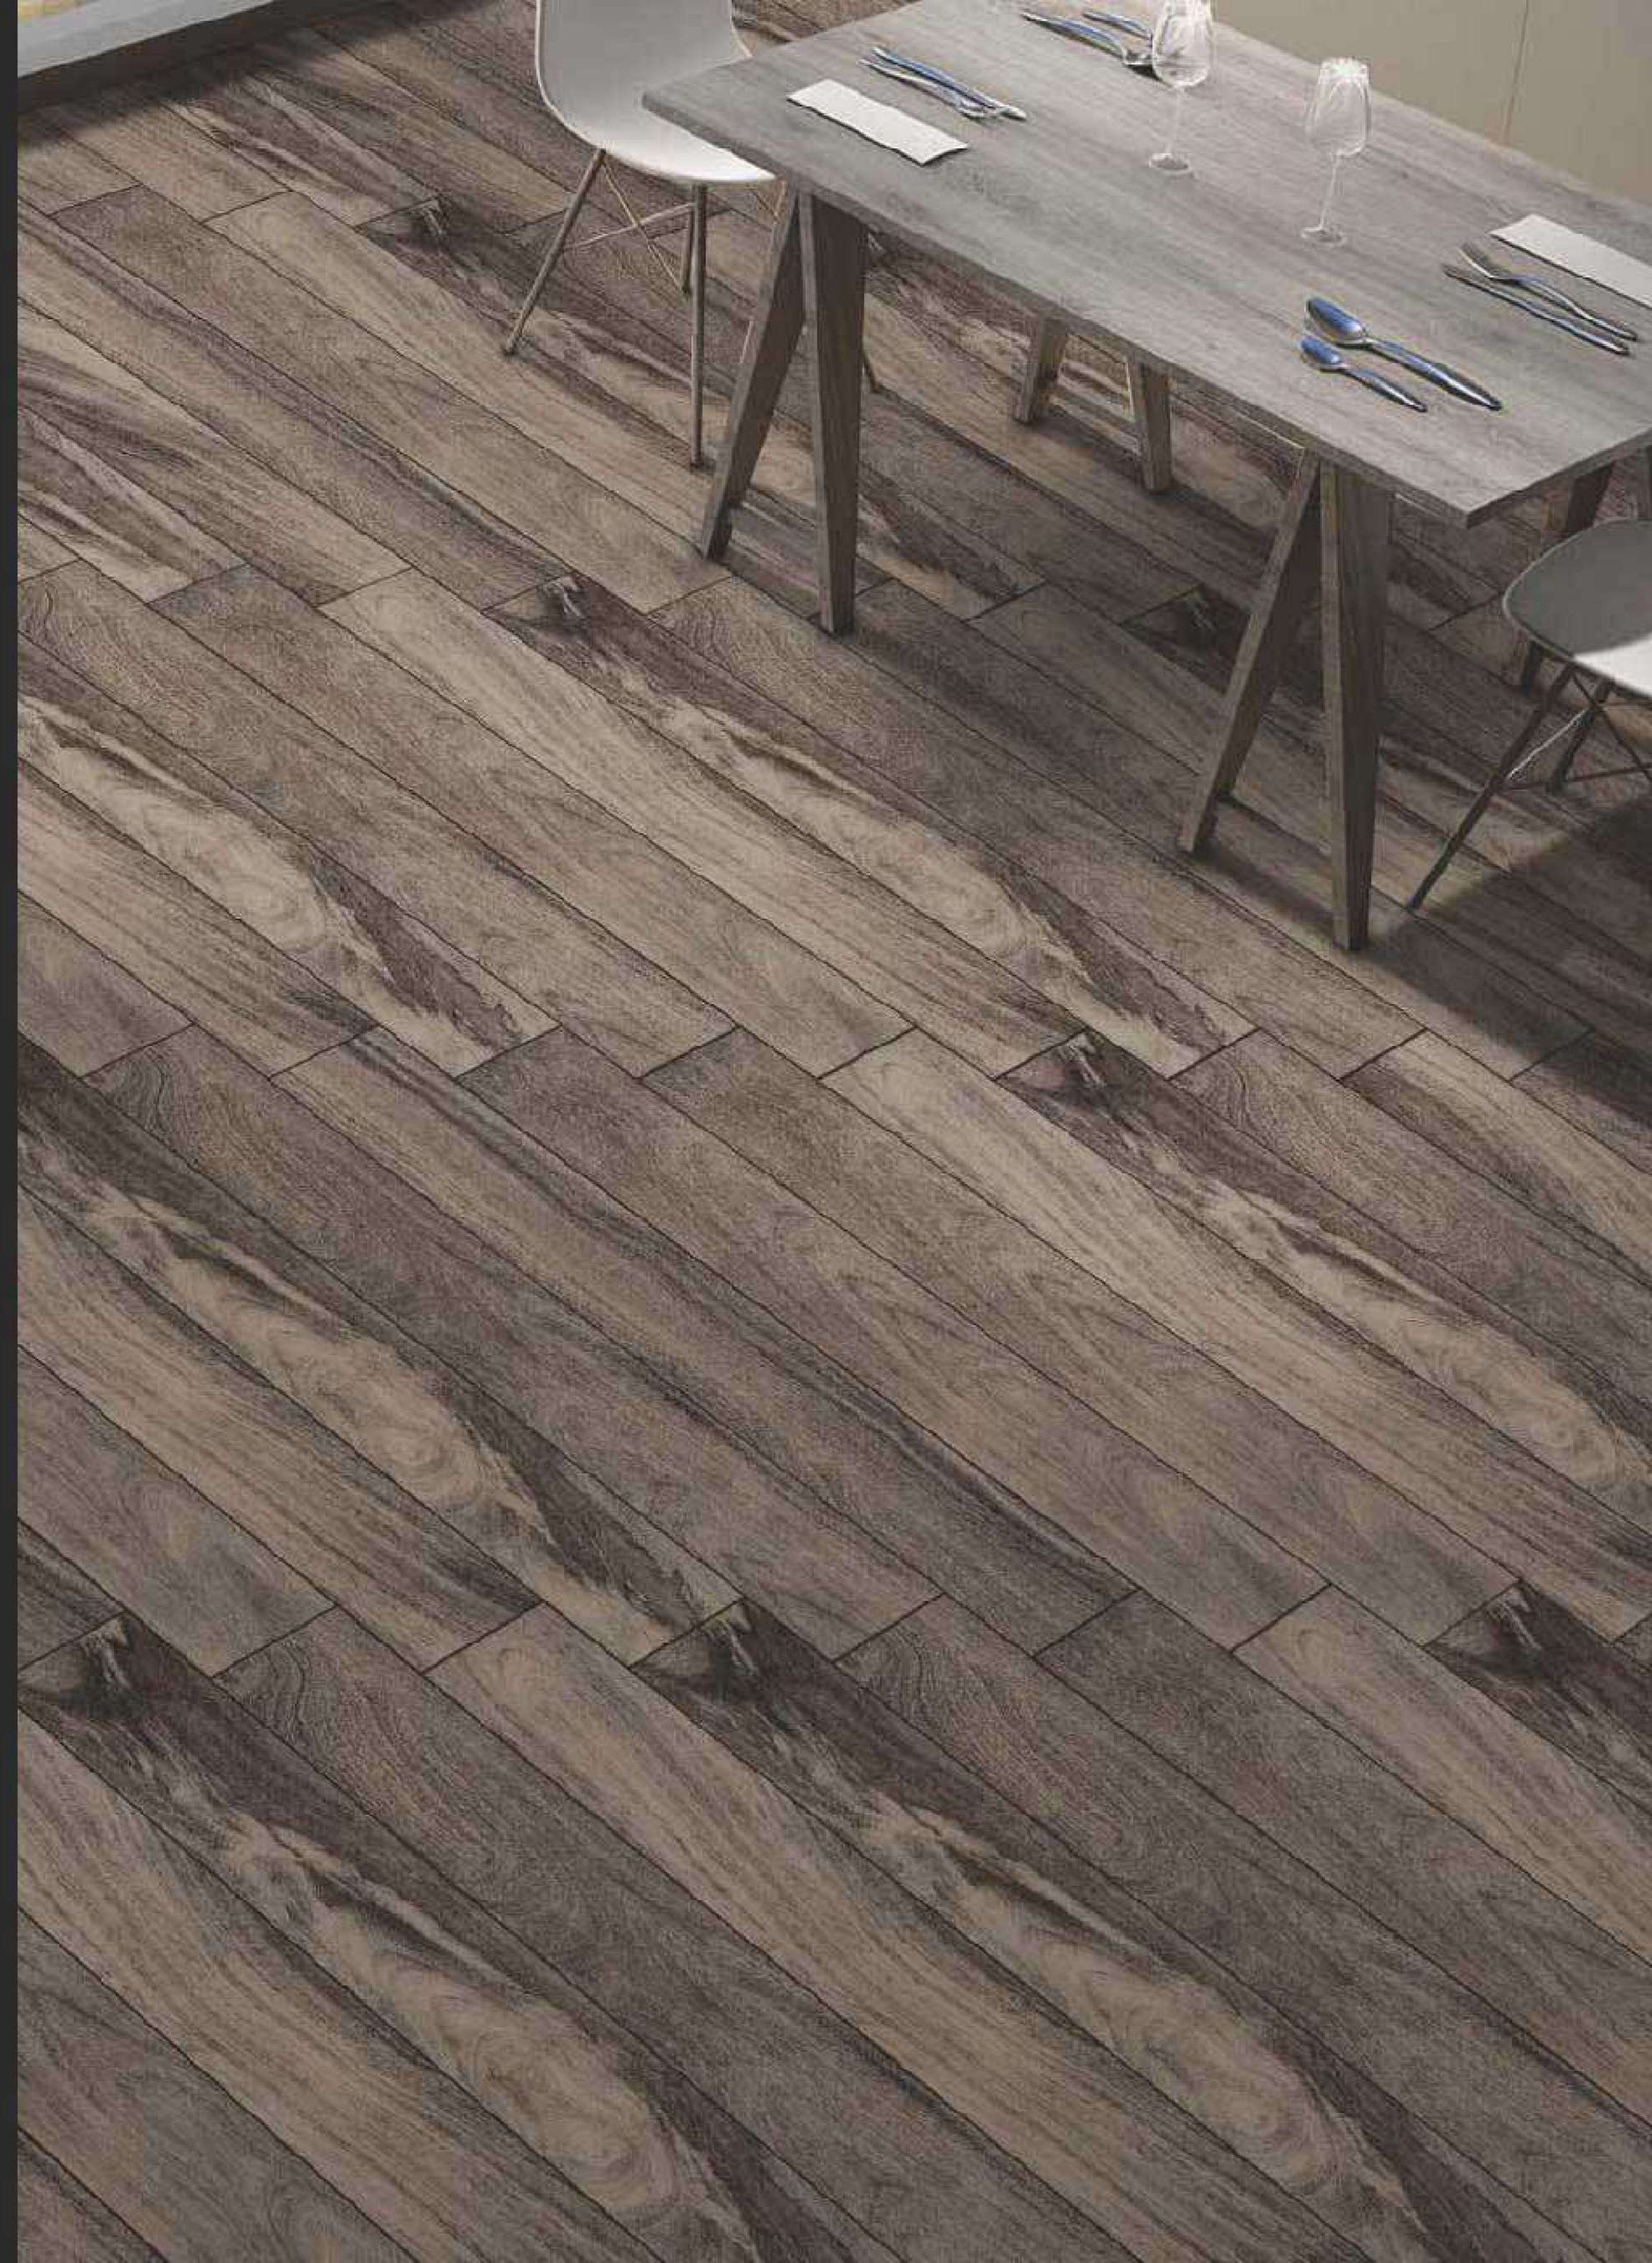

ROSEBERRY

FUSION
600 x 1200MM

Opel Wenge

RANDOM
EFFECTS