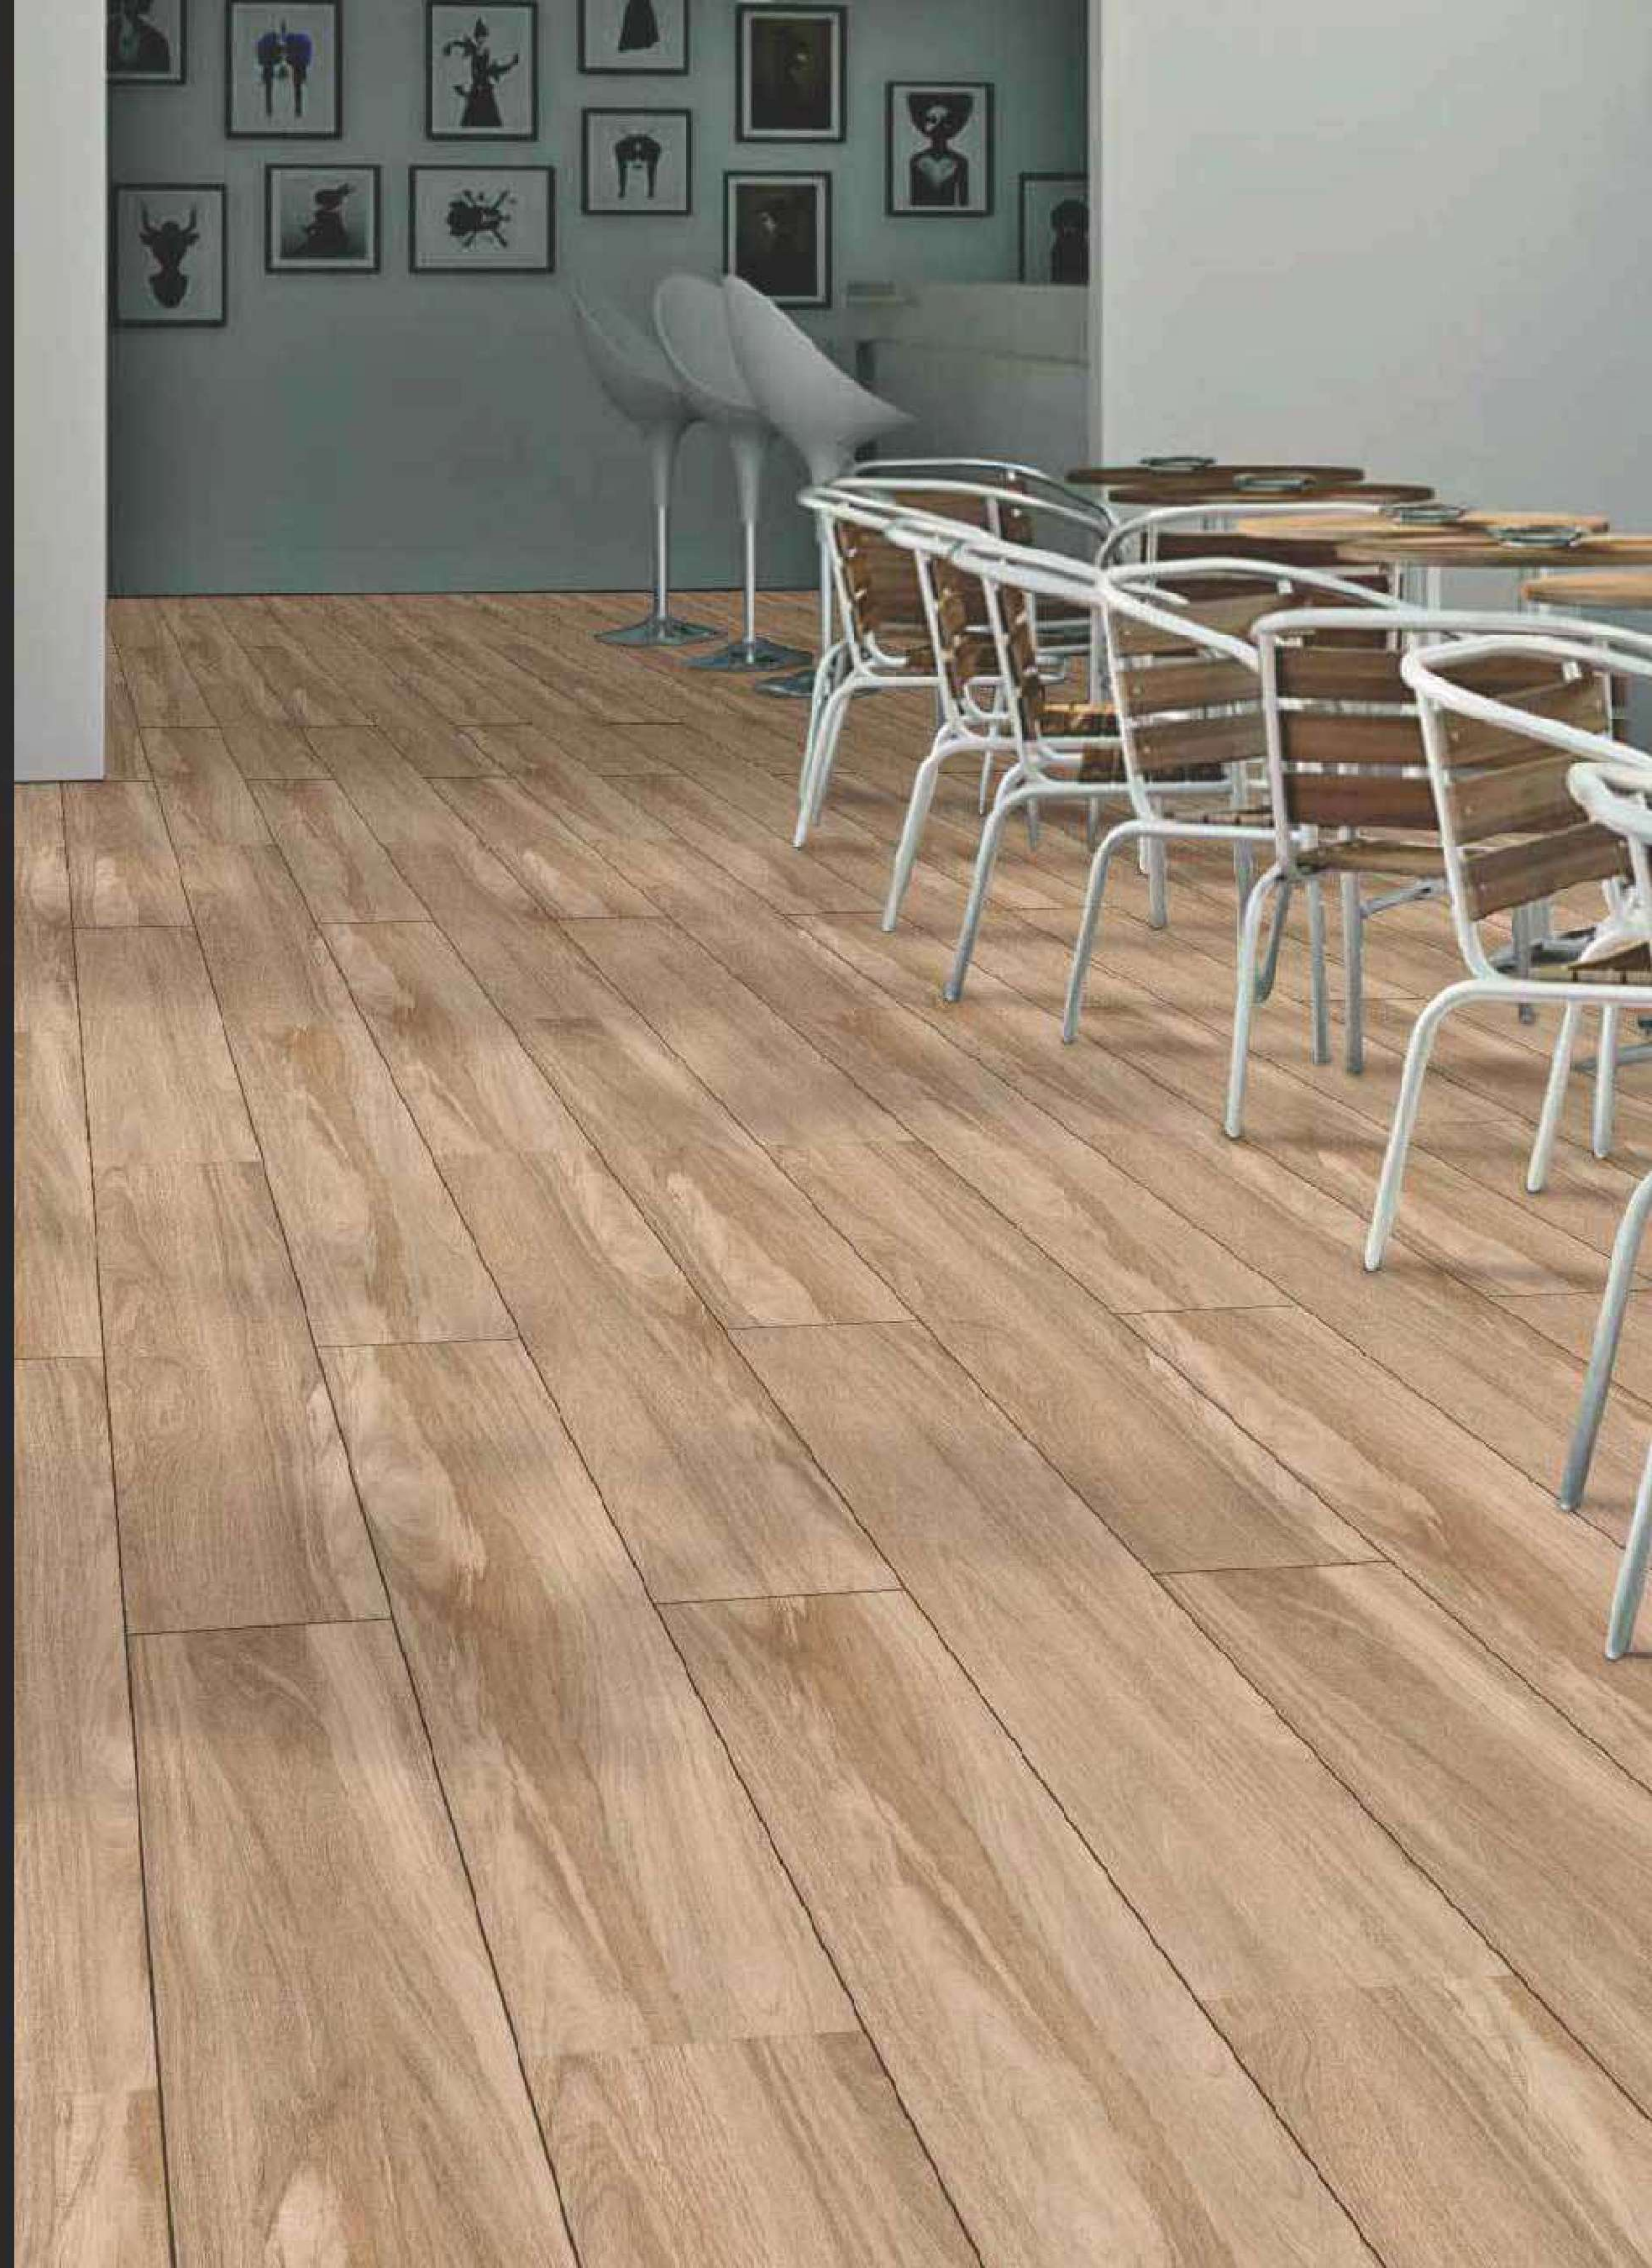

ROSEBERRY

FUSION
600 x 1200MM

RANDOM
EFFECTS