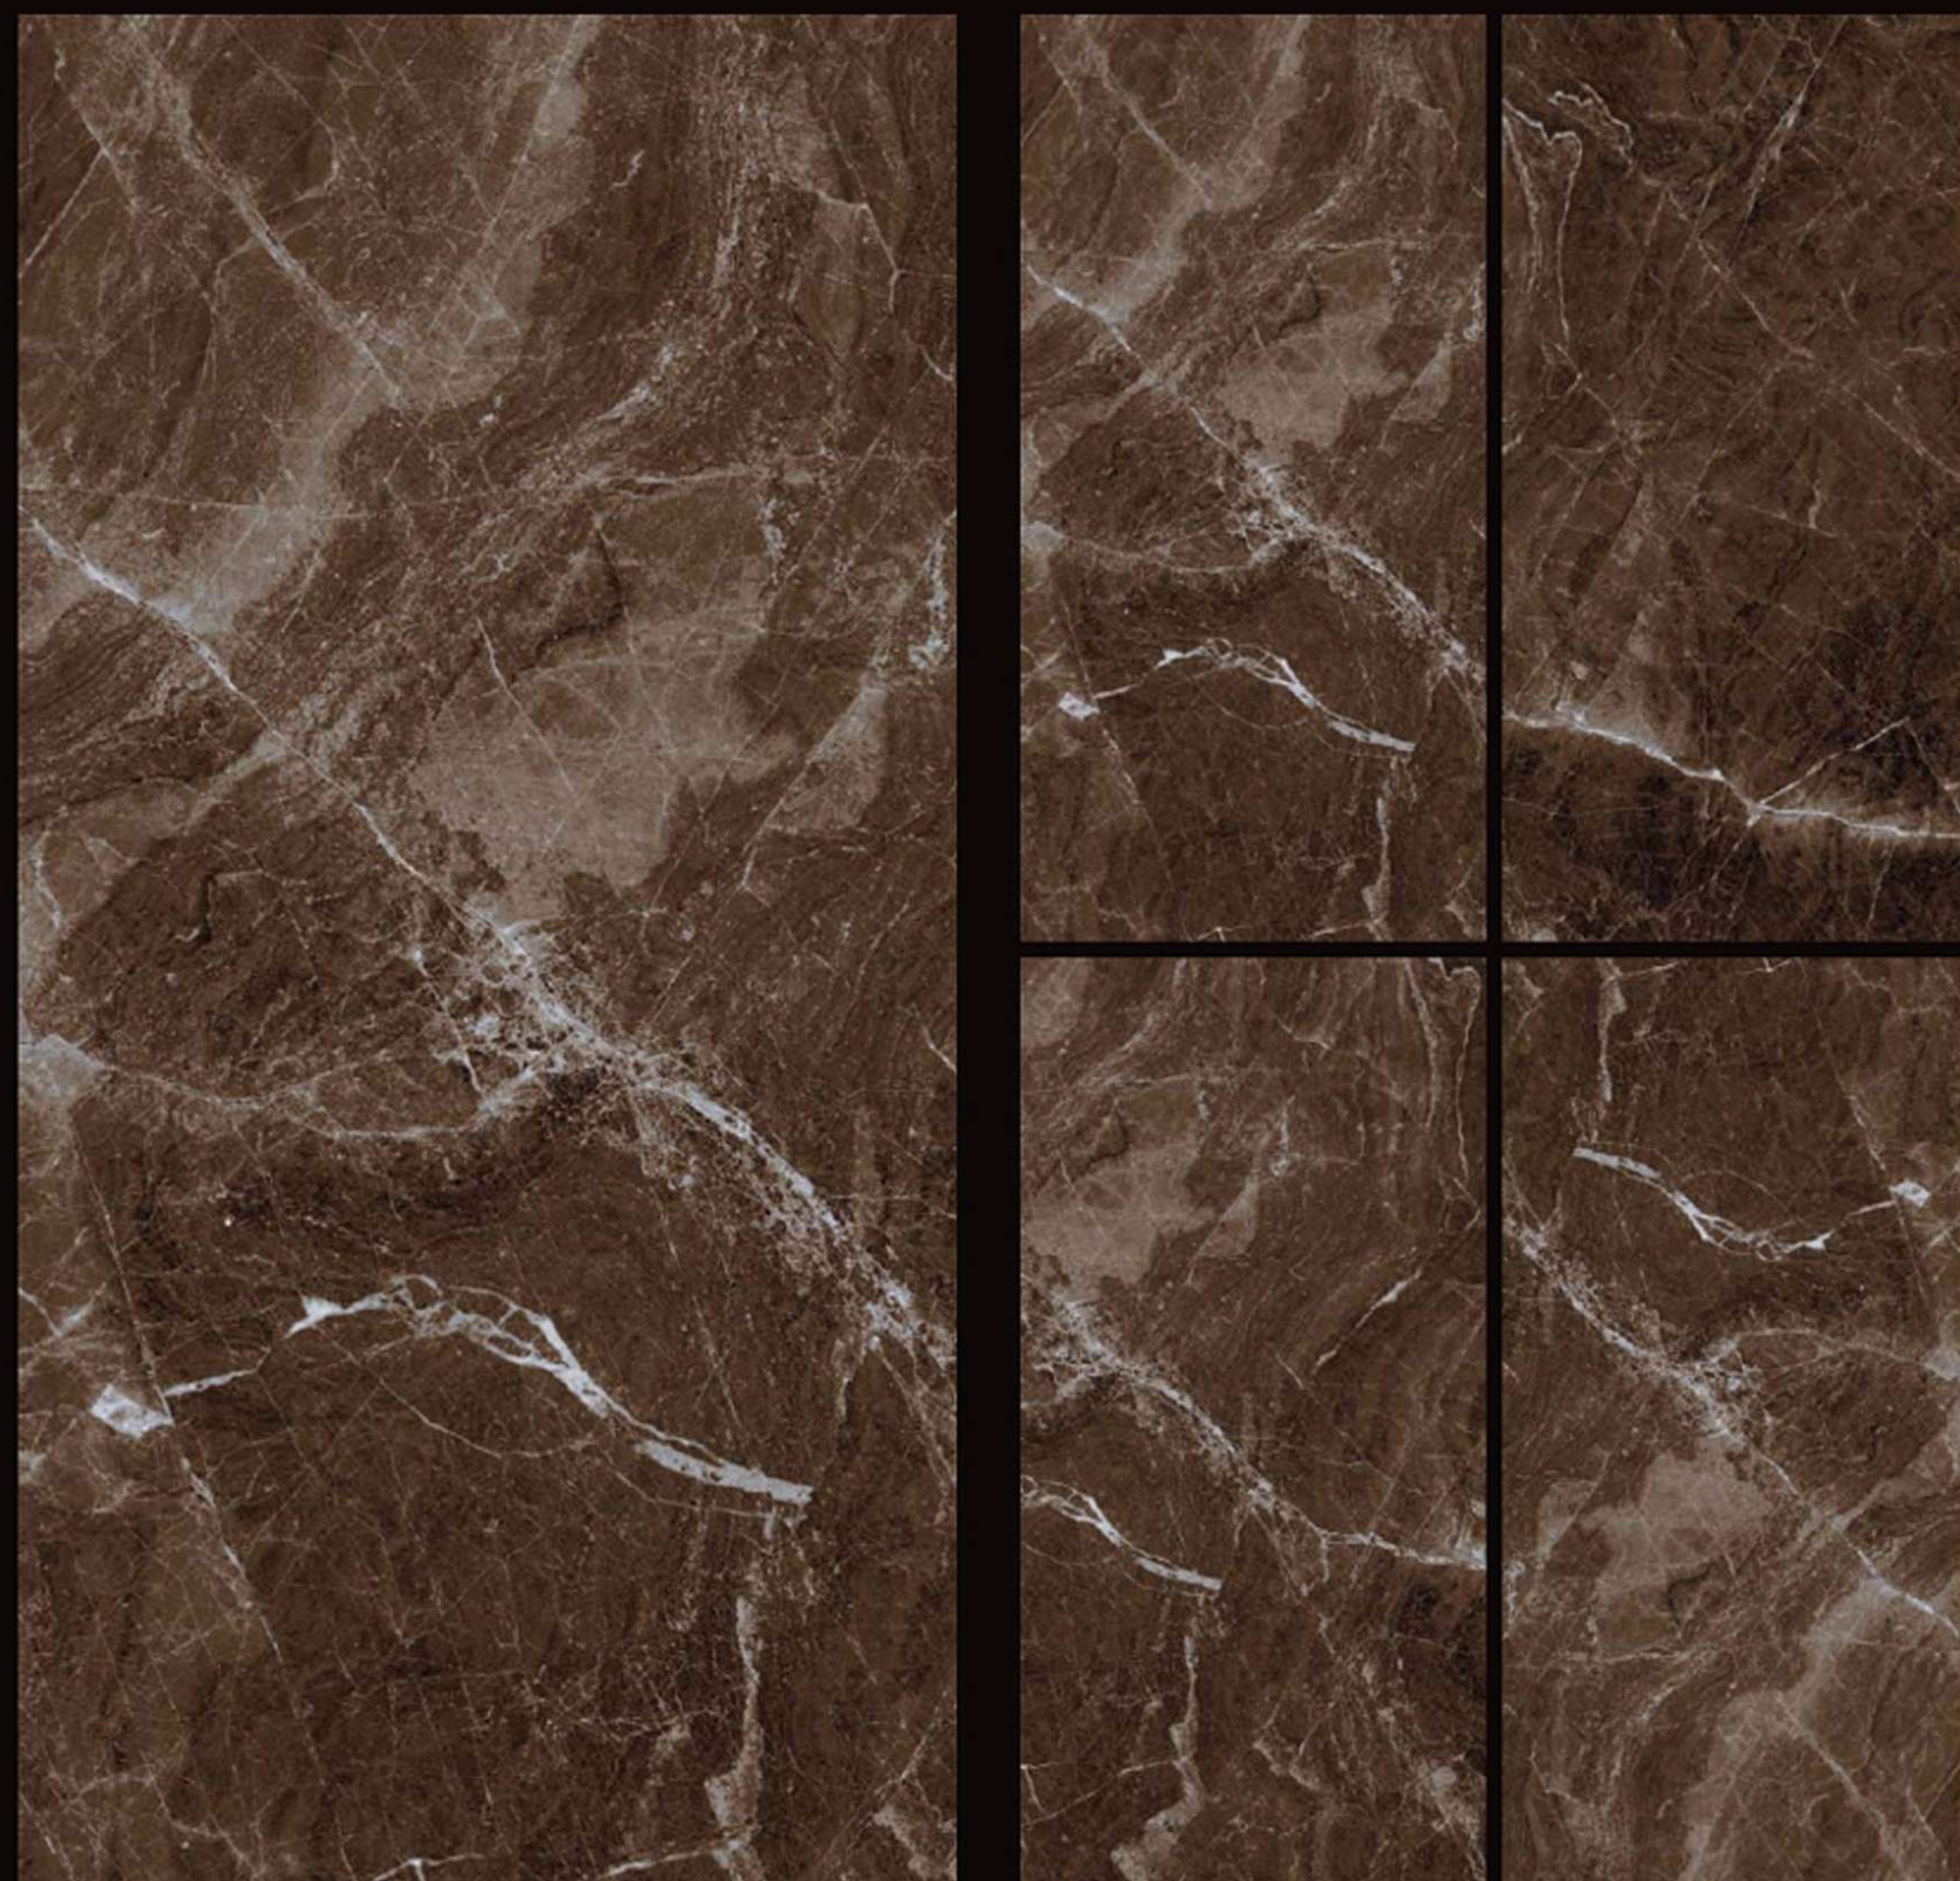

ROSEBERRY

GLAMOUR
600 x 1200MM

E-12150

RANDOM
EFFECTS