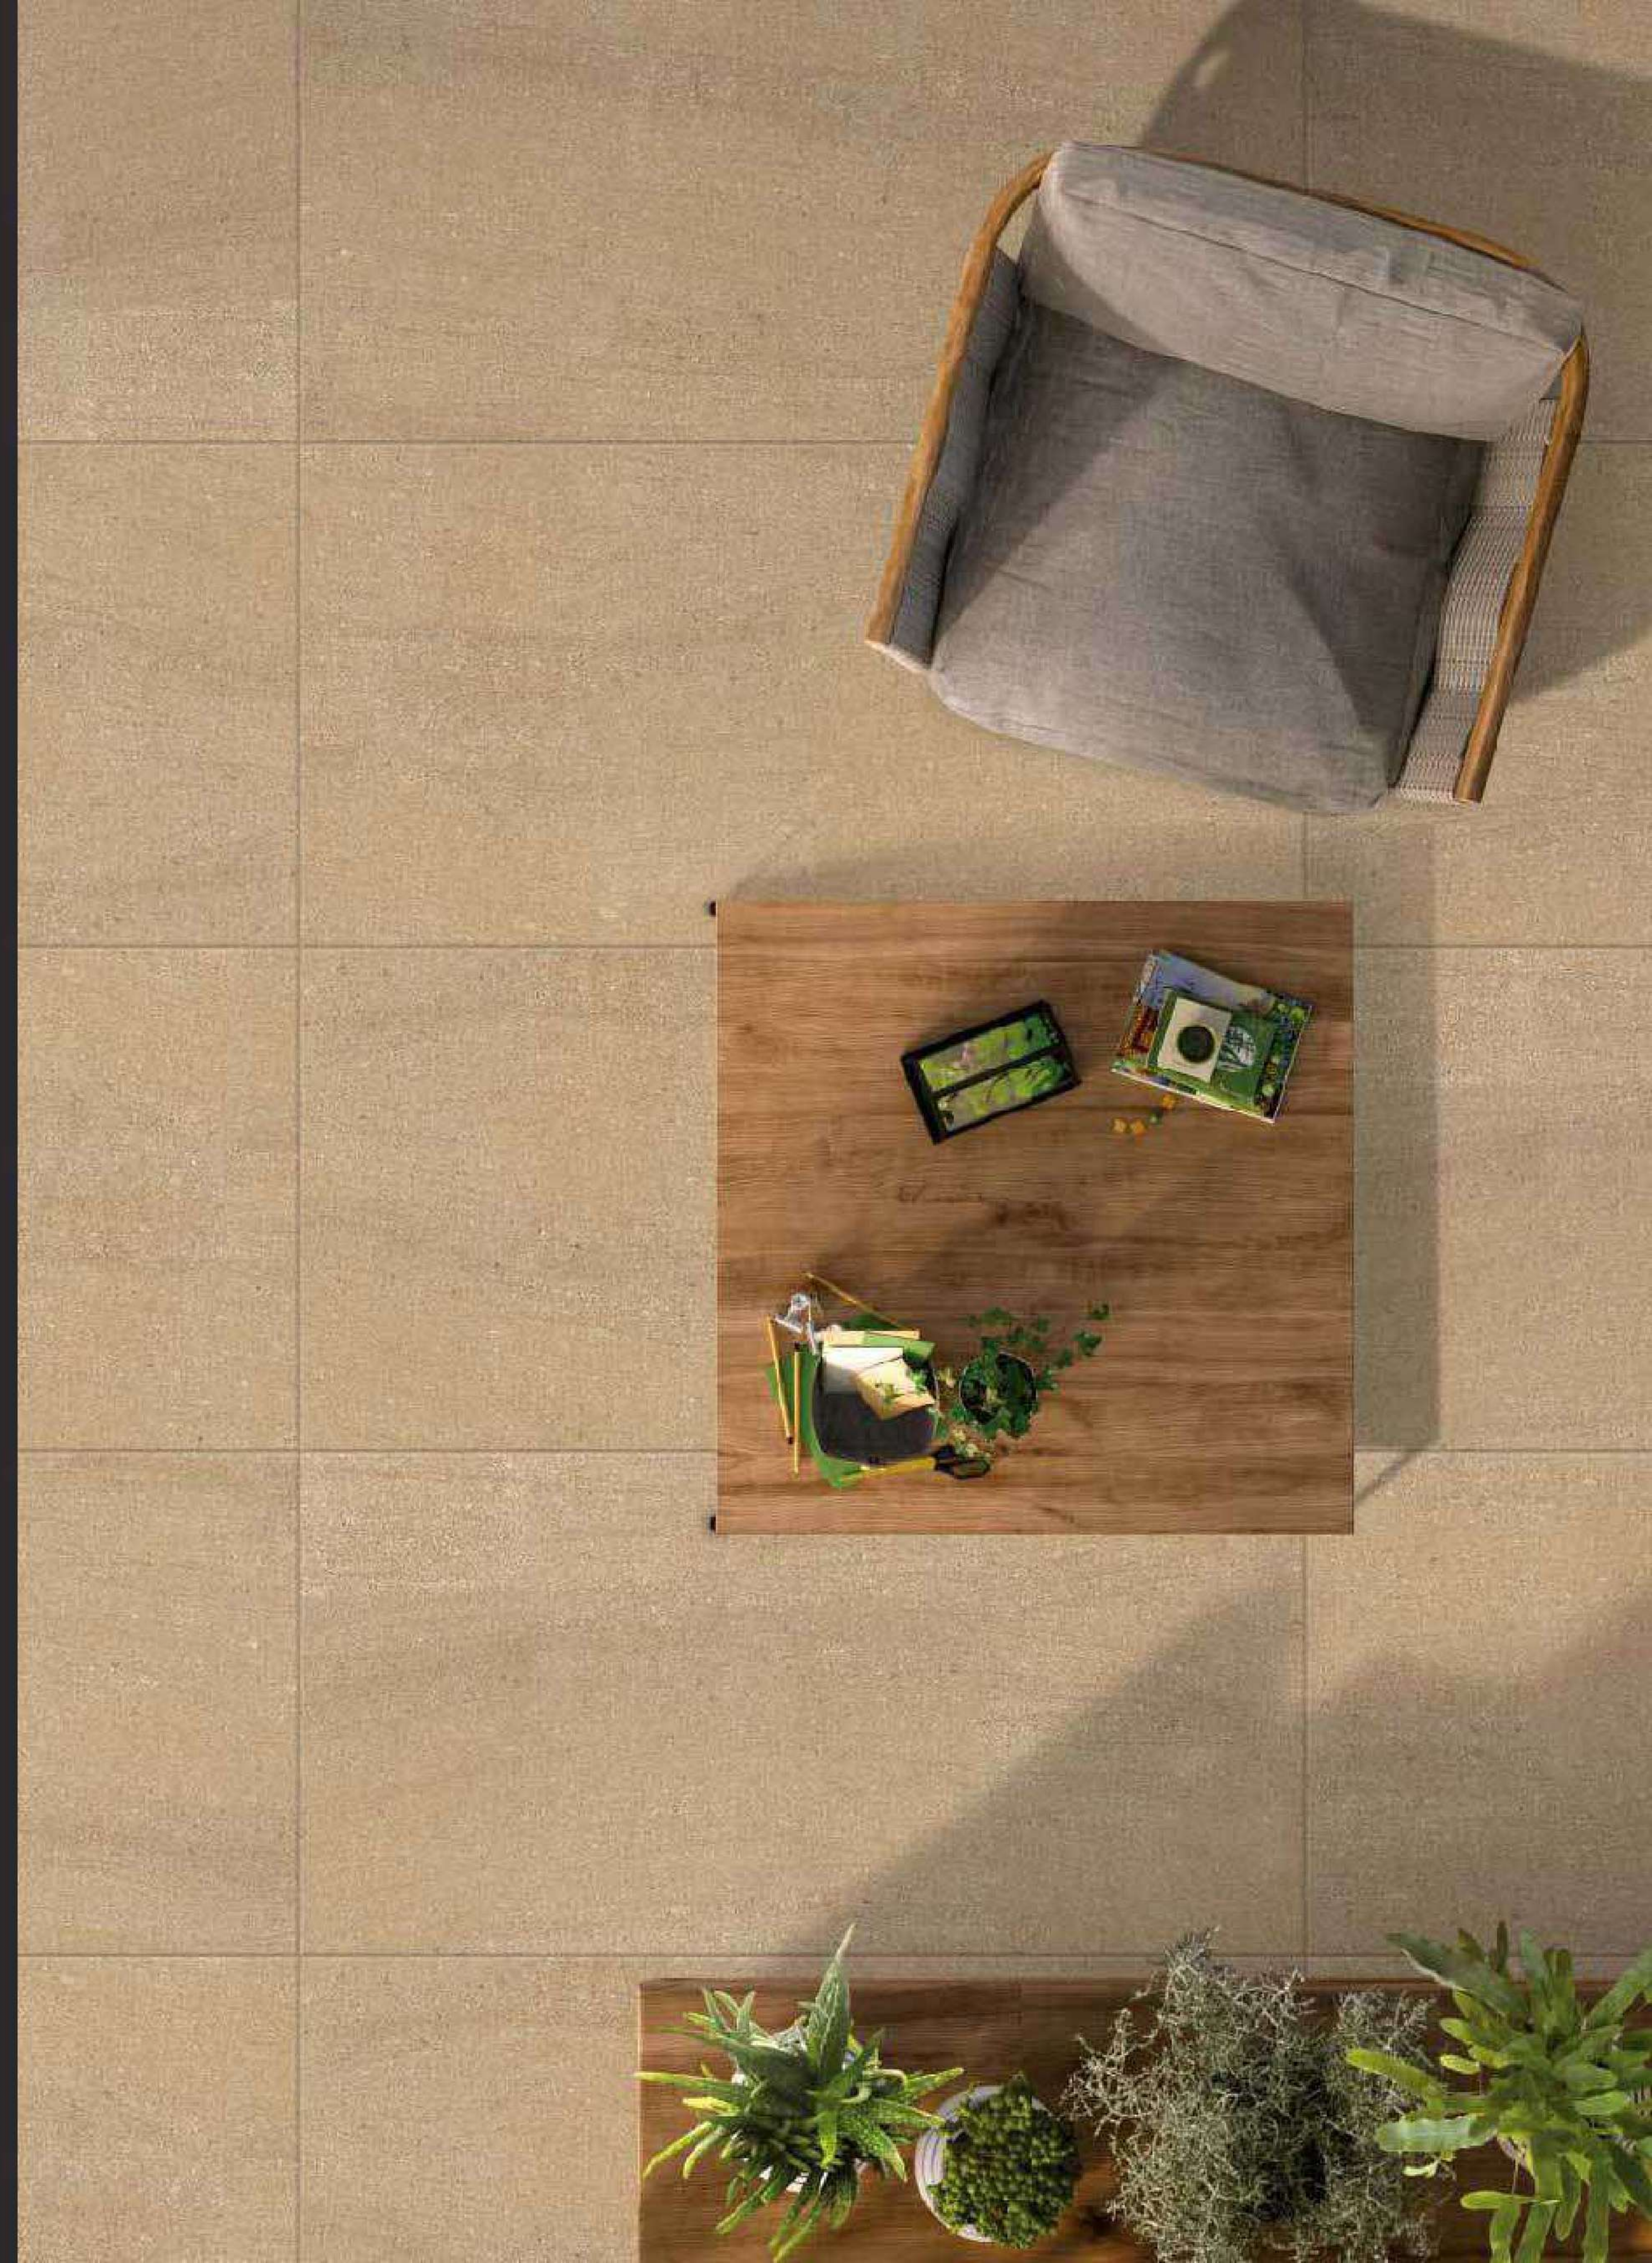

ROSEBERRY

MATT
600 x 1200MM

Park Brown

RANDOM
EFFECTS