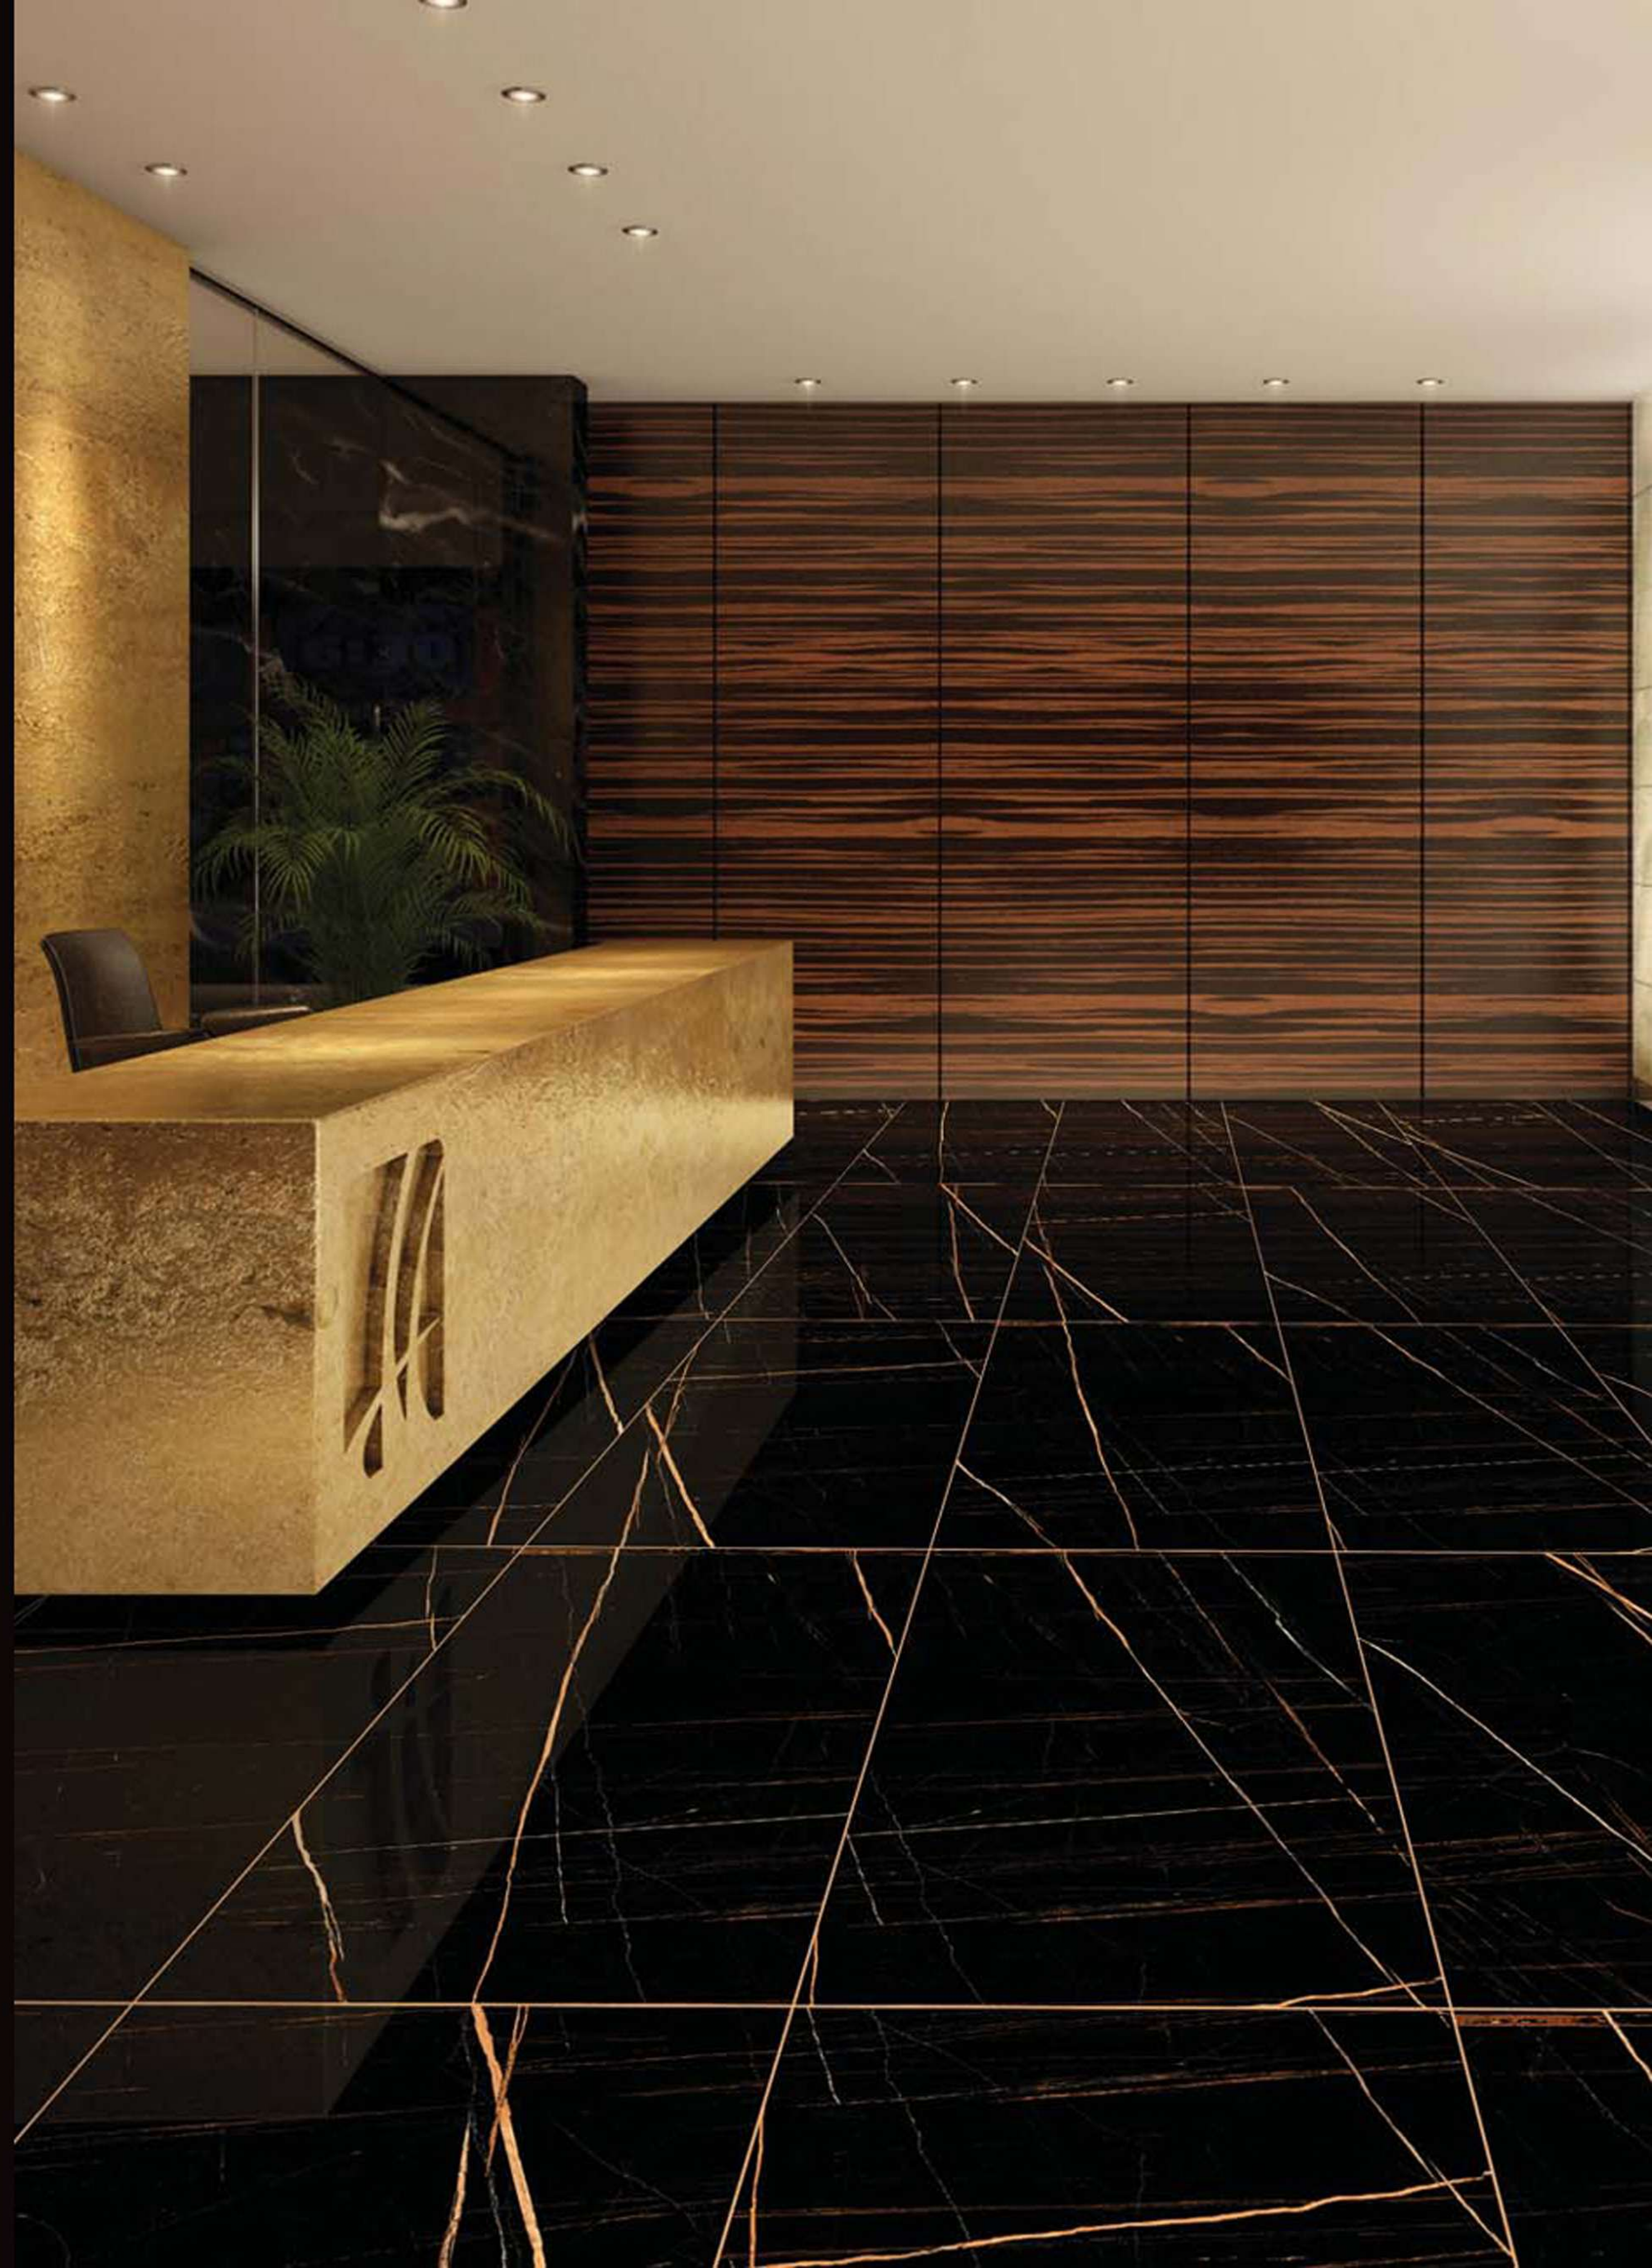

ROSEBERRY

DUSKY GLAMOUR
600 x 1200MM

Saint Laurent

RANDOM
EFFECTS