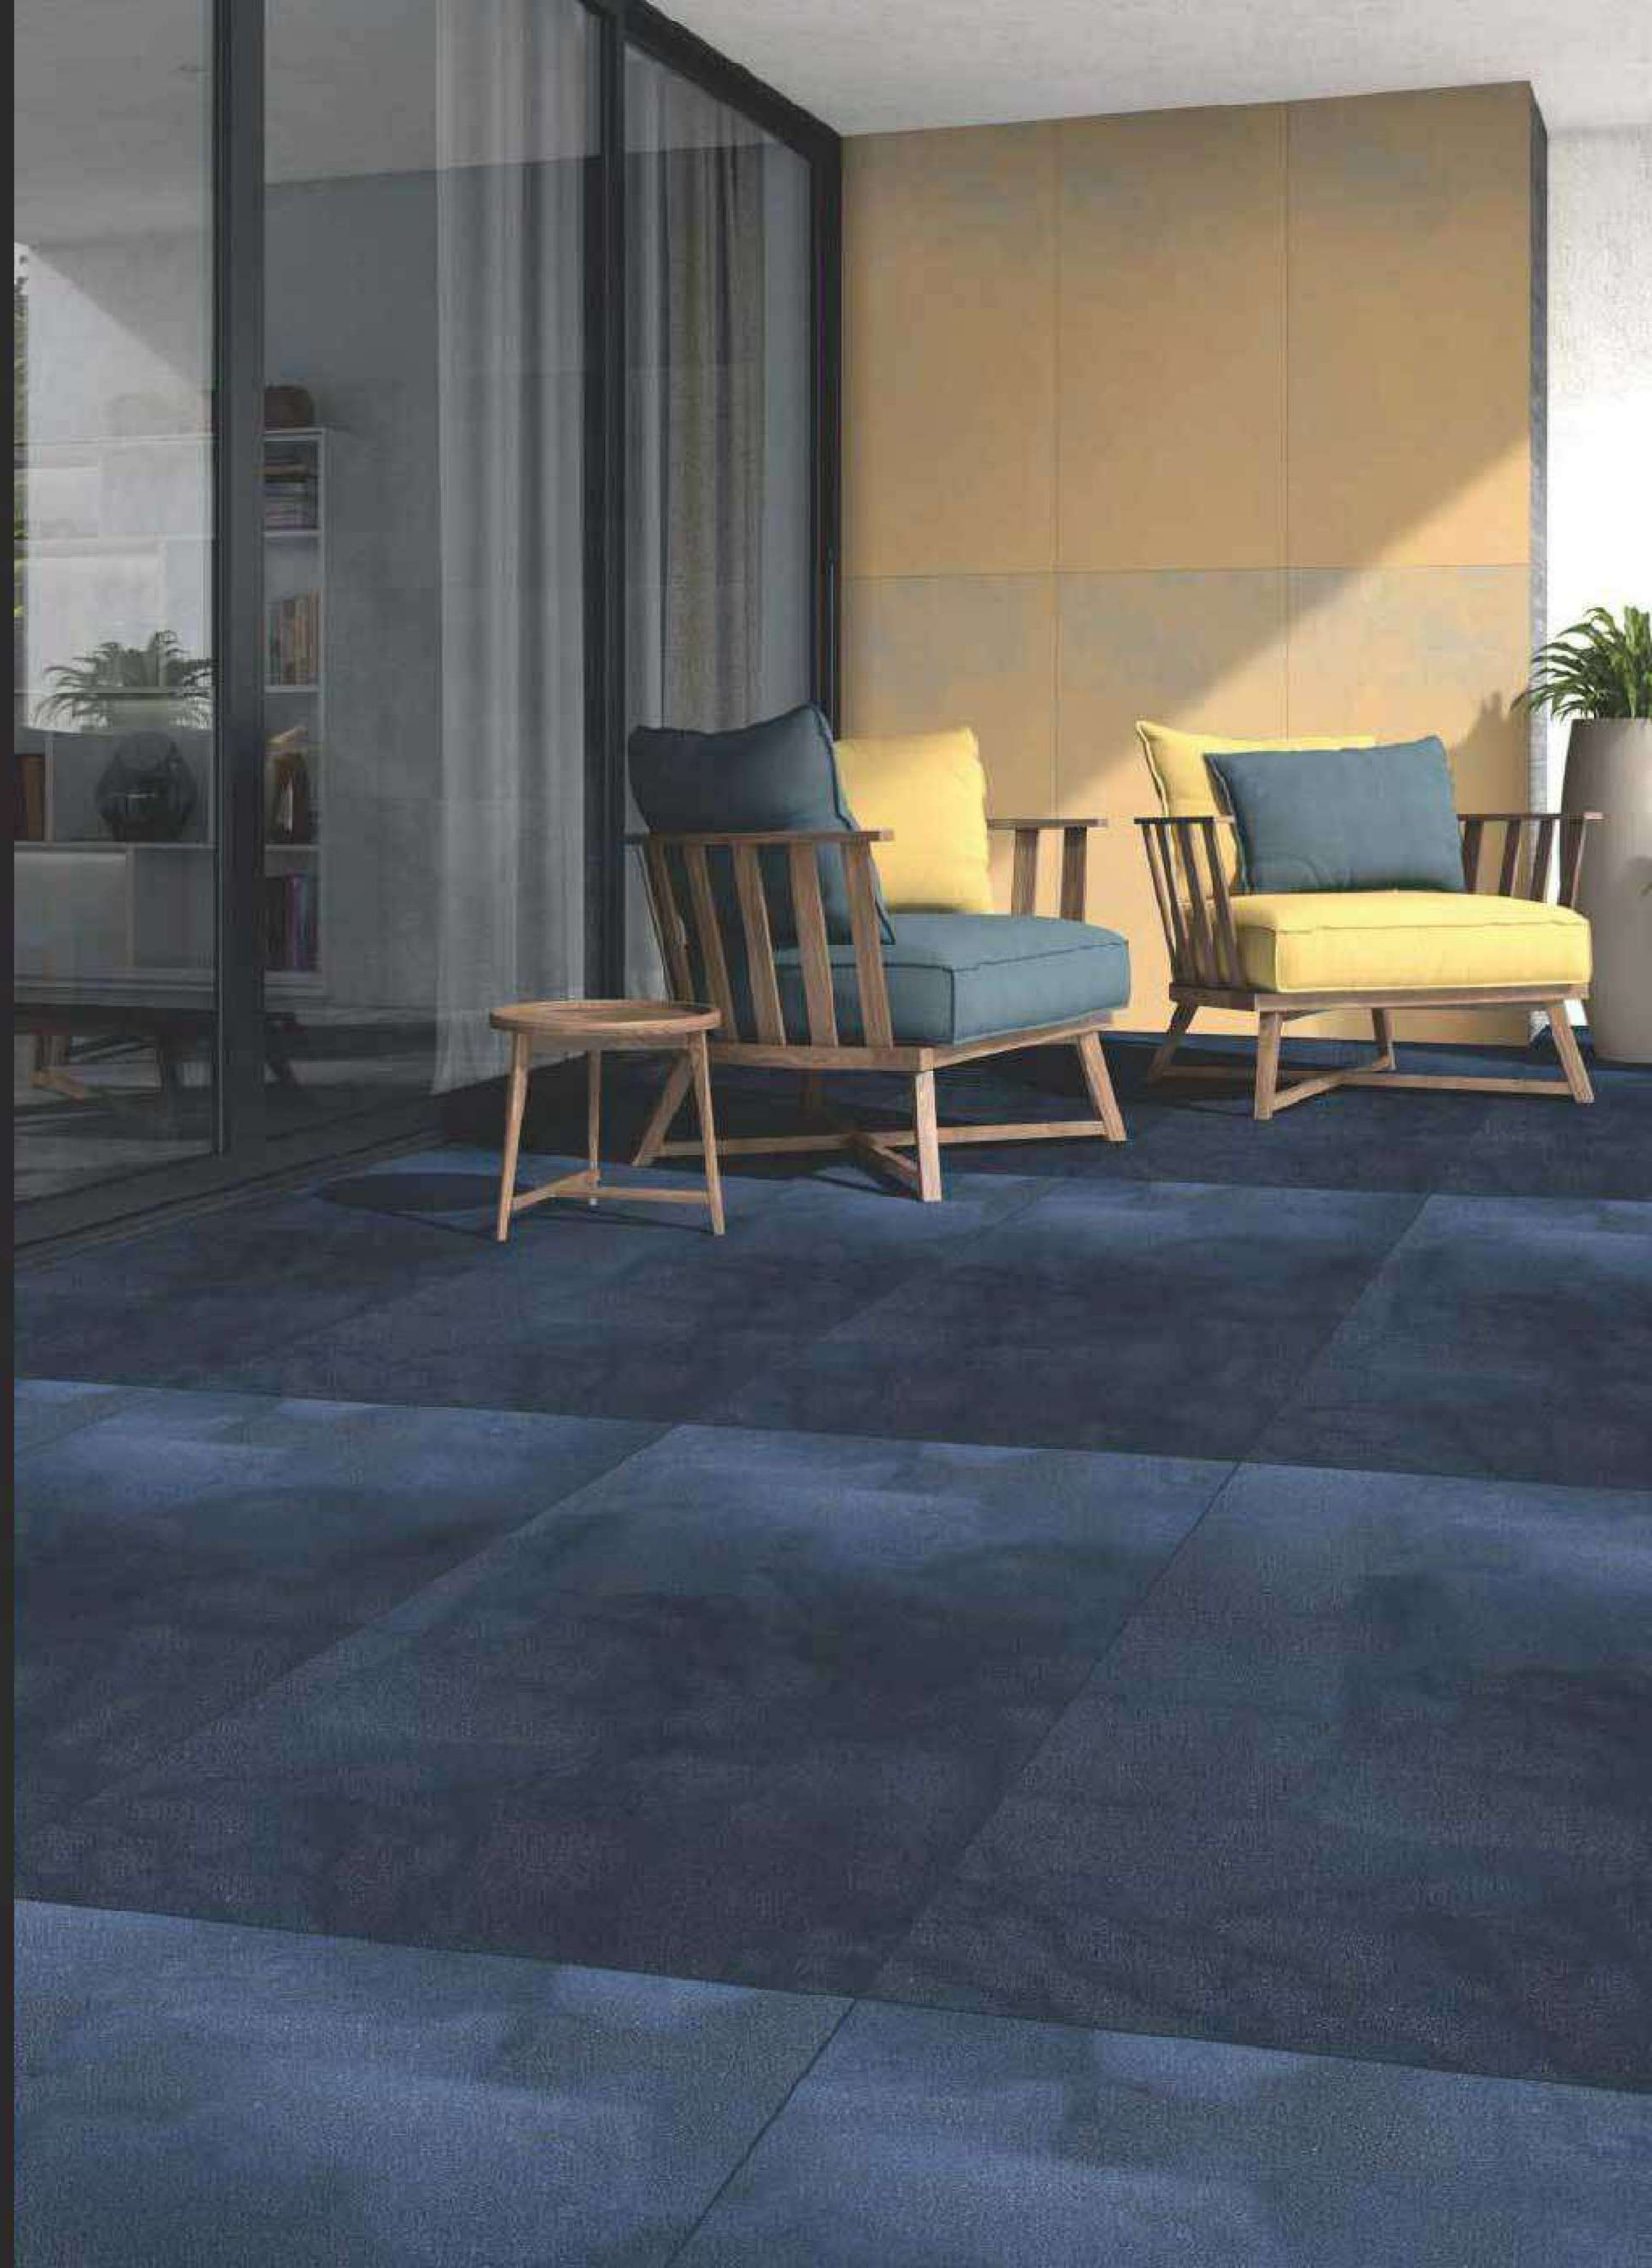

ROSEBERRY

SUGAR
600 x 1200MM

RANDOM
EFFECTS